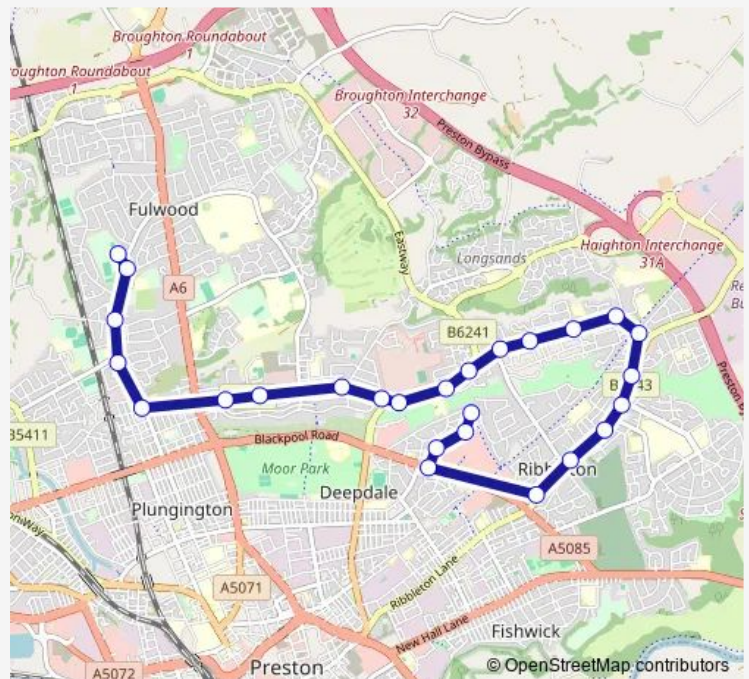

### Direction

Lily Grove — Fulwood Academy

26 stops

[Open route schedule](#)

- Lily Grove
- Daisy Lane
- Retail Park
- Romford Road
- Morris Road
- Cromwell Road
- Ribble Lodge
- Chatburn Road
- Sion Hill
- Rothwell Crescent
- Fulwood Row
- Shops
- Silverdale Drive
- Cromwell Road
- Clifton House
- Fenton Road
- Barracks
- Garrison Road
- Park Road
- Business Centre
- Highgate Close

### Route schedule

Lily Grove — Fulwood Academy

Monday	07:40
Tuesday	07:40
Wednesday	07:40
Thursday	07:40
Friday	07:40
Saturday	—
Sunday	—

### Route info

Direction: Lily Grove

Stops: 26

Trip Duration: 0 hour 40 min

663 — Fulwood Academy - Preston

The Plungington

Cadley Causeway

Boys Lane

Leisure Centre

Fulwood Academy

**Direction**

Fulwood Academy — Lily Grove

27 stops

[Open route schedule](#)

Fulwood Academy

Boys Lane