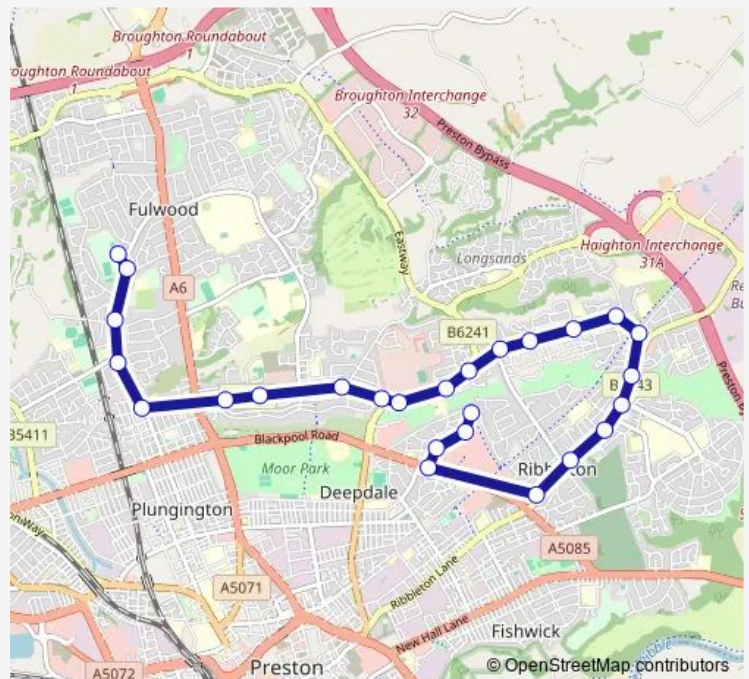

### Direction

Lily Grove — Fulwood Academy

26 stops

[Open route schedule](#)

- Lily Grove
- Daisy Lane
- Retail Park
- Romford Road
- Morris Road
- Cromwell Road
- Ribble Lodge
- Chatburn Road
- Sion Hill
- Rothwell Crescent
- Fulwood Row
- Shops
- Silverdale Drive
- Cromwell Road
- Clifton House
- Fenton Road
- Barracks
- Garrison Road
- Park Road
- Business Centre
- Highgate Close

### Route schedule

Lily Grove — Fulwood Academy

Monday	07:40
Tuesday	07:40
Wednesday	07:40
Thursday	07:40
Friday	07:40
Saturday	—
Sunday	—

### Route info

Direction: Lily Grove

Stops: 26

Trip Duration: 0 hour 40 min

■ 663 — Fulwood Academy - Preston

The Plungington

Cadley Causeway

Boys Lane

Leisure Centre

Fulwood Academy

**Direction**

Fulwood Academy — Lily Grove

27 stops

[Open route schedule](#)

Fulwood Academy

Boys Lane