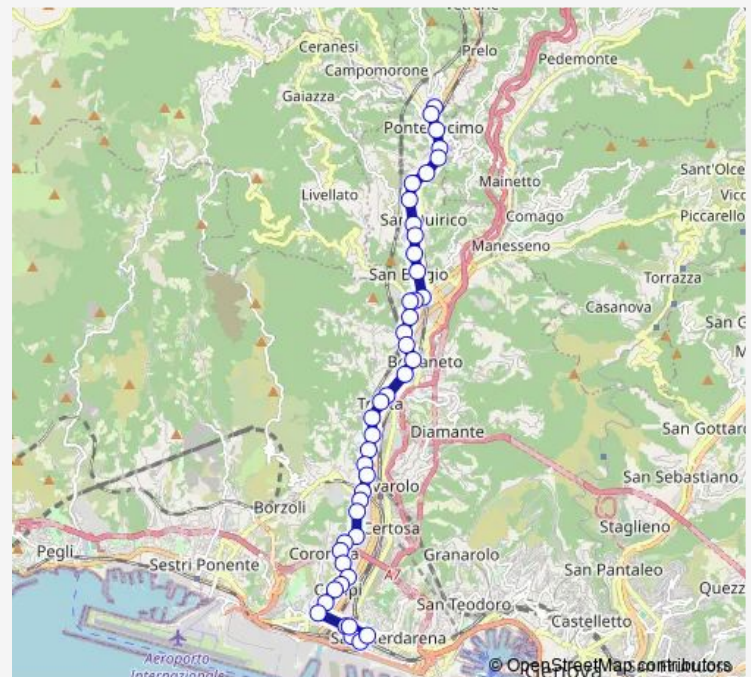

### Route schedule

Gallino/Capolinea — Degola/Fiumara

Monday	21:35-00:30 <sup>+1</sup>
Tuesday	21:35-00:30 <sup>+1</sup>
Wednesday	21:35-00:30 <sup>+1</sup>
Thursday	21:35-00:30 <sup>+1</sup>
Friday	21:35-00:30 <sup>+1</sup>
Saturday	21:35-00:30 <sup>+1</sup>
Sunday	21:35-00:30 <sup>+1</sup>

### Route info

Direction: Gallino/Capolinea

Stops: 44

Trip Duration: 0 hour 21 min

■ 663 — Degola (Samp) - Coronata - Pontedecimo

Castel Morrone 1/Trasta

Castel Morrone 2/Corvi

Ferri 1/SAN Dona'