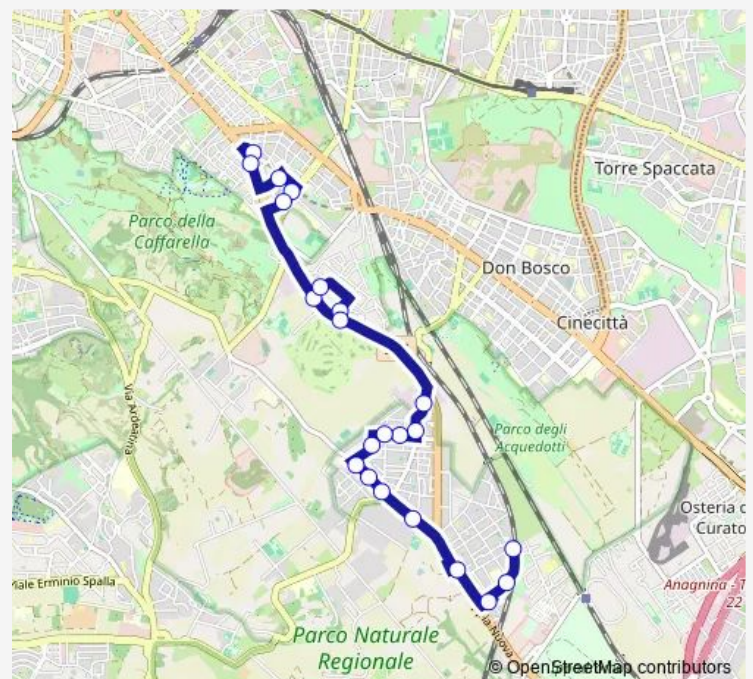

Capannelle/Scilla

Pizzo DI Calabria

Appia/Marsico Nuovo

Bisignano

S. Severina

Ciro'

Route schedule

Cosoleto — Ciro'

Monday 07:50

Tuesday 07:50

Wednesday 07:50

Thursday 07:50

Friday 07:50

Saturday —

Sunday —

Route info

Direction: Cosoleto

Stops: 8

Trip Duration: 0 hour 10 min

663

Direction

L.go Colli Albani (MA) — Ciro'

22 stops

[Open route schedule](#)

Direction: L.go Colli Albani (MA)

Stops: 22

Trip Duration: 0 hour 35 min

Direction

Ciro' — L.go Colli Albani (MA)

24 stops

[Open route schedule](#)

Ciro'