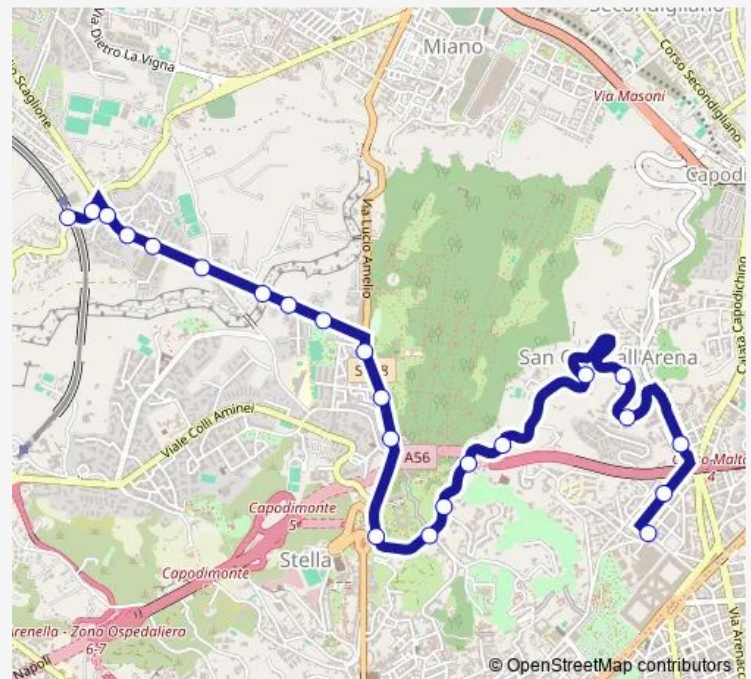

Thursday 06:10-07:03

Friday 06:10-07:03

Saturday 06:10-15:38

Sunday 06:35-07:03

Route info

Direction: Giovan Battista Vico

Stops: 27

Trip Duration: 0 hour 25 min