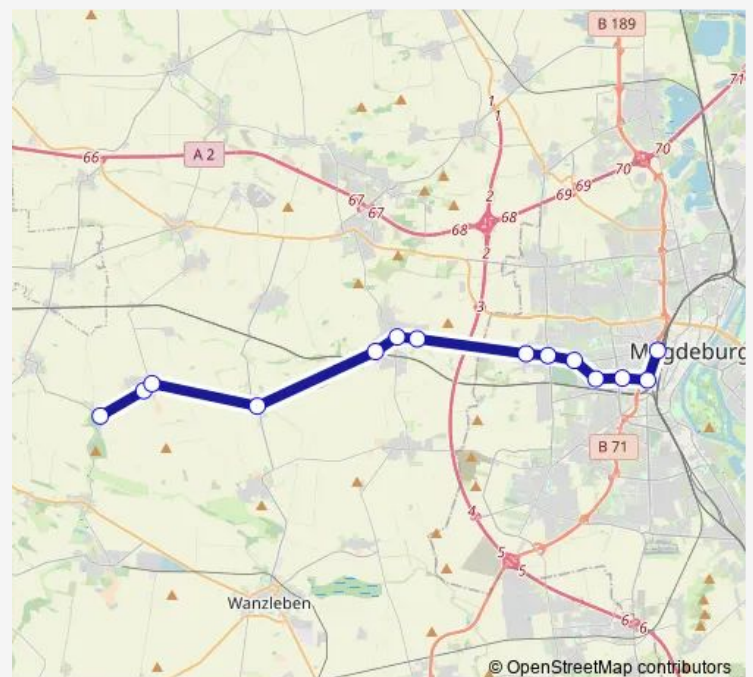

Direction

Bergen — Magdeburg Zob, alle Richtungen

14 stops

[Open route schedule](#)

Bergen

Gr. Rodensleben, Kita

Gr. Rodensleben, Zur Magdeburger Str.

Kl. Rodensleben, Rodenslebener Str.

Niederndodeleben, Rodensleber Str.

Niederndodeleben, Magdeburger Str.

Niederndodeleben, Am Stadtberg

Magdeburg, Am Torplatz

Magdeburg, Hannoversche Str.

Westfriedhof

Magdeburg, An der Enckekaserene

Hermann-Gieseler-Halle

Maybachstraße

Magdeburg Zob, alle Richtungen

Route schedule

Bergen — Magdeburg Zob, alle Richtungen

Monday 06:20

Tuesday 06:20

Wednesday —

Thursday 06:20

Friday 06:20

Saturday —

Sunday —

Route info

Direction: Bergen

Stops: 14

Trip Duration: 0 hour 33 min

663 Bus time schedules and route maps are available in an offline PDF at busmaps.com. Use the busmaps.com website to see live bus times, train schedule or subway schedule, and step-by-step directions for all public transit in Magdeburg