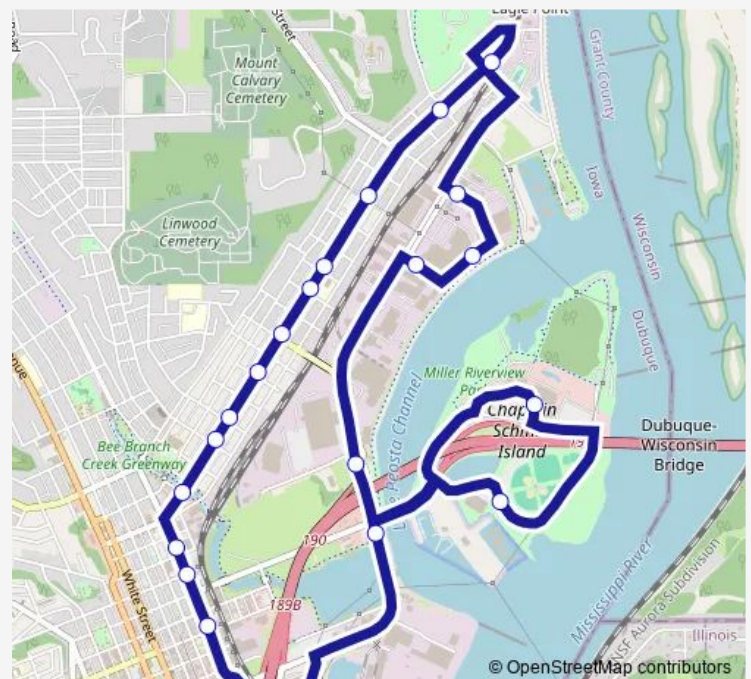

Burden St and Groveland Pl

Burden St and Strauss St

Windsor Ave and Clinton St

Route schedule

Intermodal Transfer — Intermodal Transfer

Monday 06:45-17:45

Tuesday 06:45-17:45

Wednesday 06:45-17:45

Thursday 06:45-17:45

Friday 06:45-17:45

Saturday —

Sunday —

Route info

Direction: Intermodal Transfer

Stops: 30

Trip Duration: 0 hour 27 min

Dubuque Ice Arena

Q Casino

Kerper Blvd and 16th St

Intermodal Transfer

Route schedule

Intermodal Transfer — Intermodal Transfer

Monday 06:15-18:15

Tuesday 06:15-18:15

Wednesday 06:15-18:15

Thursday 06:15-18:15

Friday 06:15-18:15

Saturday —

Sunday —

Route info

Direction: Intermodal Transfer

Stops: 22