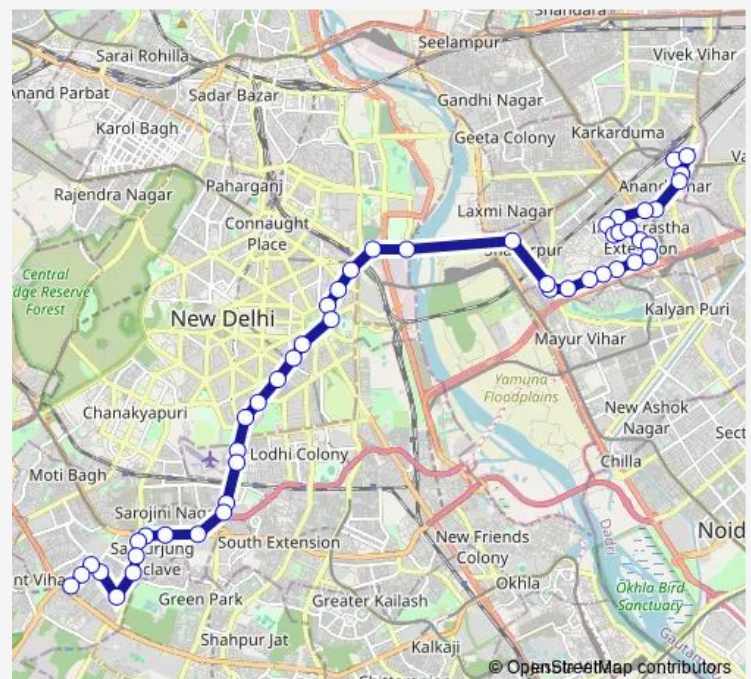

Dharma Apartment

Mother Dairy

Ganesh Nagar

Route schedule

Anand Vihar Isbt Terminal — Munirka Village (T)

Monday 09:43-20:55

Tuesday 09:43-20:55

Wednesday 09:43-20:55

Thursday 09:43-20:55

Friday 09:43-20:55

Saturday 09:43-20:55

Sunday 09:43-20:55

Route info

Direction: Anand Vihar Isbt Terminal

Stops: 48

Trip Duration: 1 hour 35 min

624adown

BusMaps

Laxmi Nagar / Shakarpur Crossing

Delhi Secretariat

Ito

Tilak Bridge

Supreme Court

Patiala House