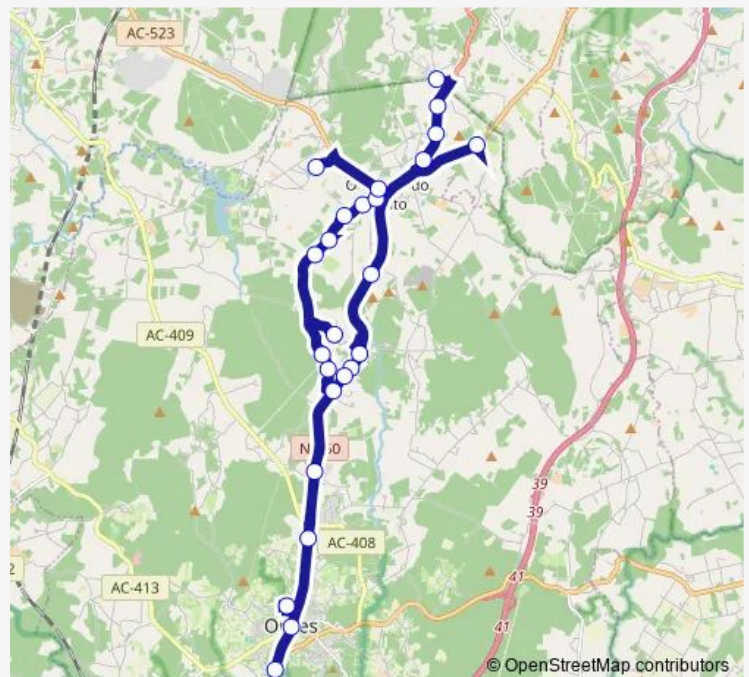

Bus Xg800076 IES Maruxa Mallo - Merelle

[Go to website](#)

Direction

Merelle — IES Maruxa Mallo

25 stops

[Open route schedule](#)

- Merelle
- Chabola
- O Cano
- Barreiro
- Leira
- Chausy
- A Piolla (Costa Taller)
- Adina Vella 2
- Canedo 1
- Canedo 2
- A Piolla
- Meson 4
- Rest. Avelino
- Meson 2
- Meson 1
- Salgueira DO Medio
- Salgueira DE Abaixo
- Castro
- Castiñeira
- A Pedreira 2
- A Pedreira 1

Route schedule

Merelle — IES Maruxa Mallo

Monday	08:21-15:50
Tuesday	08:21
Wednesday	08:21
Thursday	08:21
Friday	08:21
Saturday	—
Sunday	—

Route info

Direction: Merelle

Stops: 25

Trip Duration: 0 hour 45 min

■ Xg800076 — IES Maruxa Mallo - Merelle

AS Pedreirañas

Centro saude Ordes

Ordes

IES Maruxa Mallo

Direction

IES Maruxa Mallo — Merelle

25 stops

Chabola

Merelle

Route schedule

IES Maruxa Mallo — Merelle

Monday 13:30-18:30

Tuesday 14:50

Wednesday 14:50

Thursday 14:50