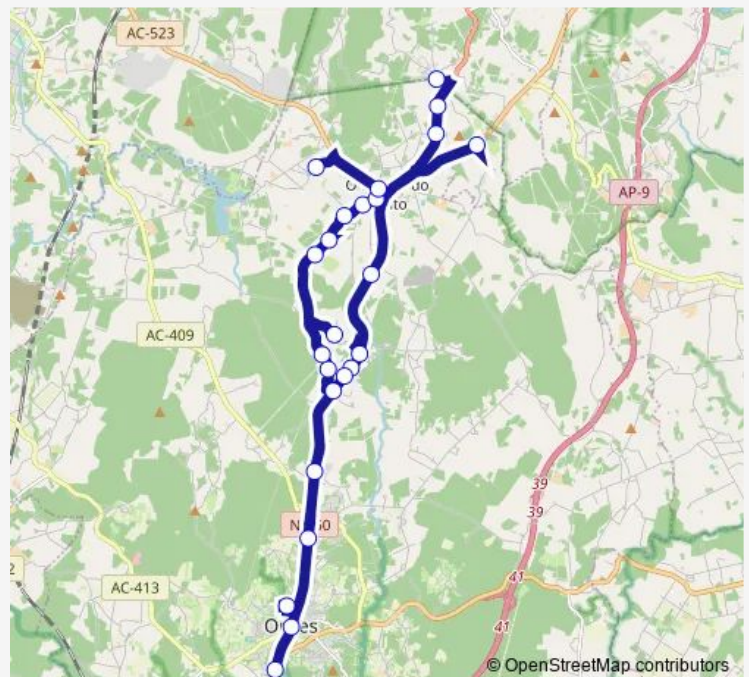

Chausy

Leira

Barreiro

Route schedule

IES Maruxa Mallo — Merelle

Monday 13:30-18:30

Tuesday 14:50

Wednesday 14:50

Thursday —

Friday 13:30-14:50

Saturday —

Sunday —

Route info

Direction: IES Maruxa Mallo

Stops: 24

Trip Duration: 0 hour 45 min

XG800076 — IES Maruxa Mallo - Merelle

O Cano

Chabola

Merelle

Direction

Merelle — IES Maruxa Mallo

24 stops

[Open route schedule](#)