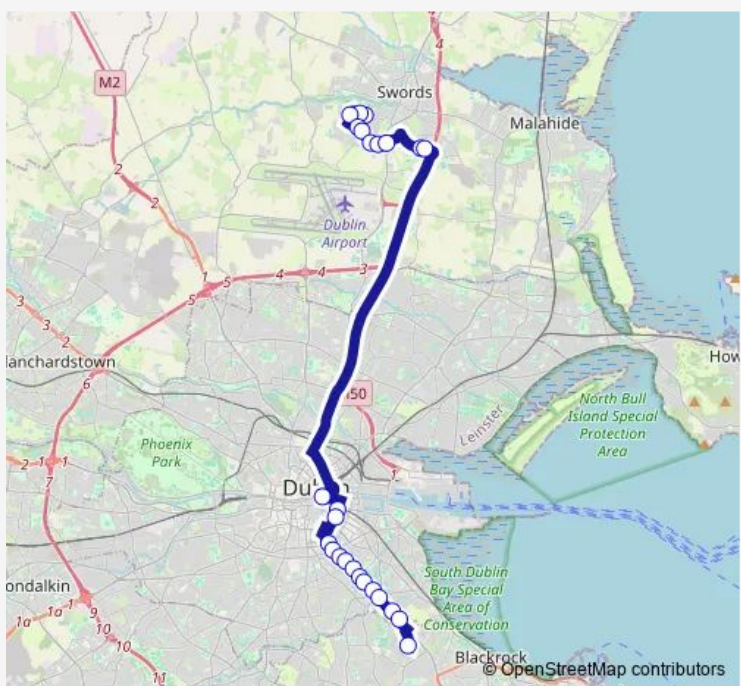

Bus 41x Swords - UCD Belfield

[Go to website](#)

Direction
 Ucd — Abbeyvale
 46 stops
[Open route schedule](#)

- Ucd
- UCD Belfield
- Belfield Court
- Rte
- Teresian School
- Donnybrook Garage
- Donnybrook Stadium
- Donnybrook Garda Station
- Donnybrook Village
- Morehampton Terrace
- Royal Hospital
- Leeson Street Upper
- Fitzwilliam Place
- Stephen's Green Nth
- National Gallery
- Science Gallery
- Custom House
- Ifsc
- Custom House Quay
- Beckett Bridge
- Spencer Place

Route schedule
 Ucd — Abbeyvale

Monday	17:00-17:30
Tuesday	17:00-17:30
Wednesday	17:00-17:30
Thursday	17:00-17:30
Friday	17:00-17:30
Saturday	—
Sunday	—

Route info
 Direction: Ucd
 Stops: 46
 Trip Duration: 1 hour 17 min

Direction

Knocksedan Drive — Ucd

30 stops

[Open route schedule](#)

Knocksedan Drive

Berwick Walk

Ormond Avenue

St Cronan's Avenue