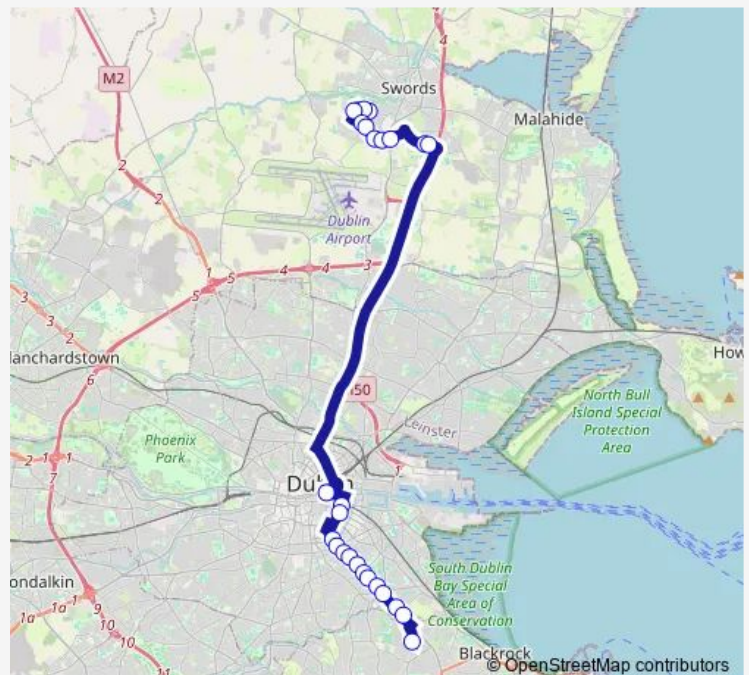

Donnybrook Village

Victoria Avenue

Donnybrook Stadium

Route schedule

River Valley Heights — Ucd

Monday 07:35-07:55

Tuesday 07:35-07:55

Wednesday 07:35-07:55

Thursday 07:35-07:55

Friday 07:35-07:55

Saturday —

Sunday —

Route info

Direction: River Valley Heights

Stops: 25

Trip Duration: 1 hour 17 min

[Open route schedule](#)

Knocksedan Drive

Berwick Walk

Ormond Avenue

St Cronan's Avenue

St Cronan's Lawn

Ardcian Park

Cianlea