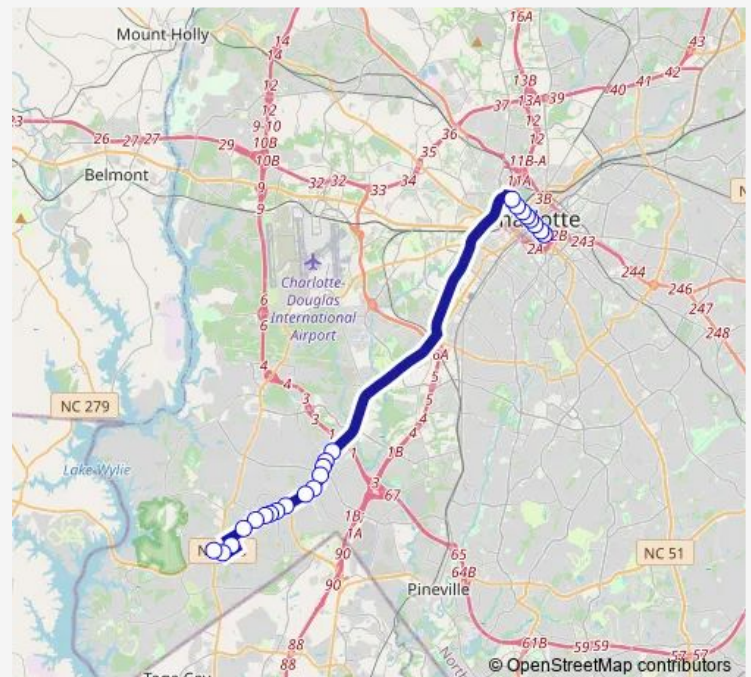

Tryon St & Erwin Rd

Tryon St & Choate Rd

Rivergate Pkwy & Tryon St

Route schedule

4th St & Mcdowell St — CMC Steelescrot

Monday 16:05-17:35

Tuesday 16:05-17:35

Wednesday 16:05-17:35

Thursday 16:05-17:35

Friday 16:05-17:35

Saturday —

Sunday —

Route info

Direction: 4th St & Mcdowell St

Stops: 23

Trip Duration: 1 hour 0 min

41x — Steele Creek Express

Walker Branch Dr & Steele Creek Rd

CMC Steelected

Direction

CMC Steelecroft — 3rd St & Mcdowell St

22 stops

[Open route schedule](#)

CMC Steelecroft

Walker Branch Dr & Steele Creek Rd

Rivergate Pkwy & Tryon St

Tryon St & Choate Rd

Tryon St & Erwin Rd

Tryon St & Savannah Club Dr

Tryon St & Moss Rd

Tryon St & South Point Bv

Tryon St & Carowinds Blvd