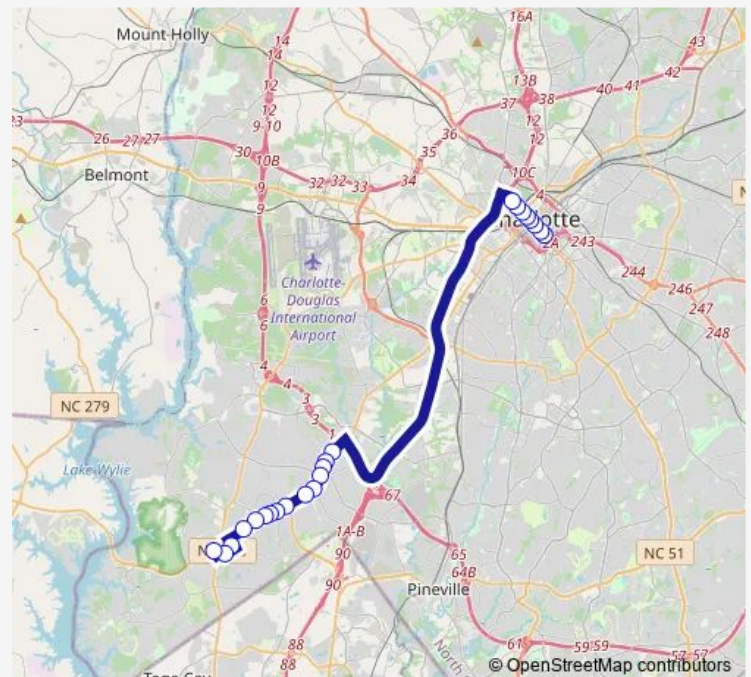

Transit Center- Bay X

4th St & Tryon St

4th St & Poplar St

4th St & Graham St

4th St & Cedar St

Johnson & Wales Way @ Doubletree

Tryon St & Bethany Brook Ln

Tryon St & Sandy Porter Rd

Tryon St & Erwin Rd

Tryon St & Choate Rd

Rivergate Pkwy & Tryon St

Route schedule

4th St & Mcdowell St — CMC Steelescrot

Monday 16:05-17:35

Tuesday 16:05-17:35

Wednesday 16:05-17:35

Thursday 16:05-17:35

Friday 16:05-17:35

Saturday —

Sunday —

Route info

Direction: 4th St & Mcdowell St

Stops: 23

Trip Duration: 1 hour 0 min

Walker Branch Dr & Steele Creek Rd

Rivergate Pkwy & Tryon St

Tryon St & Choate Rd

Tryon St & Erwin Rd

Tryon St & Savannah Club Dr

Tryon St & Moss Rd

Tryon St & South Point Bv

Tryon St & Carowinds Blvd