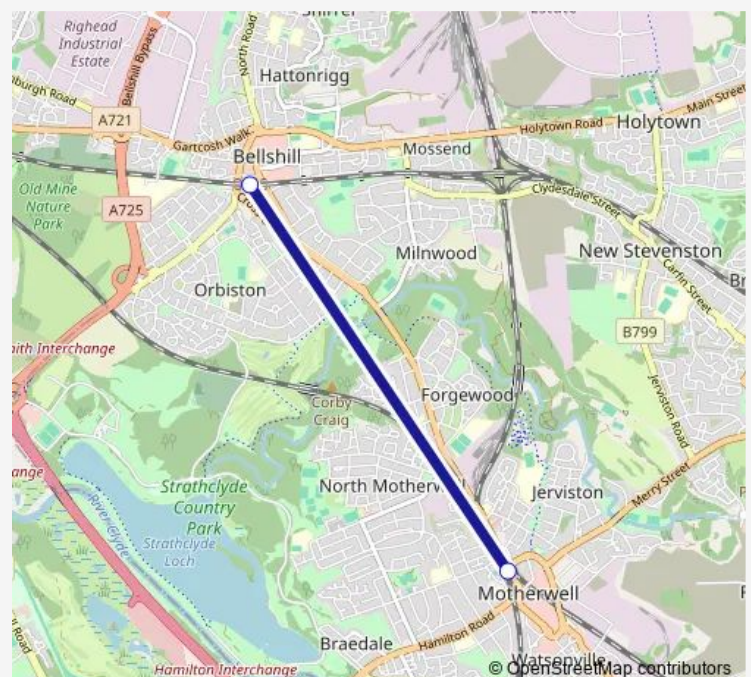

Rail Replacement Bus Service Sr:Mth->Blh SR replacement bus service from MTH to Blh

[Go to website](#)

Direction

Motherwell — Bellshill

2 stops

[Open route schedule](#)

Motherwell

Bellshill

Route schedule

Motherwell — Bellshill

Monday —

Tuesday —

Wednesday —

Thursday —

Friday —

Saturday —

Sunday

08:18-12:04

Route info

Direction: Motherwell

Stops: 2

Trip Duration: 0 hour 14 min

■ Sr:Mth->Blh — SR replacement bus service from MTH to Blh

Sr:Mth->Blh Rail Replacement Bus Service time schedules and route maps are available in an offline PDF at busmaps.com. Use the busmaps.com website to see live bus times, train schedule or subway schedule, and step-by-step directions for all public transit in Motherwell