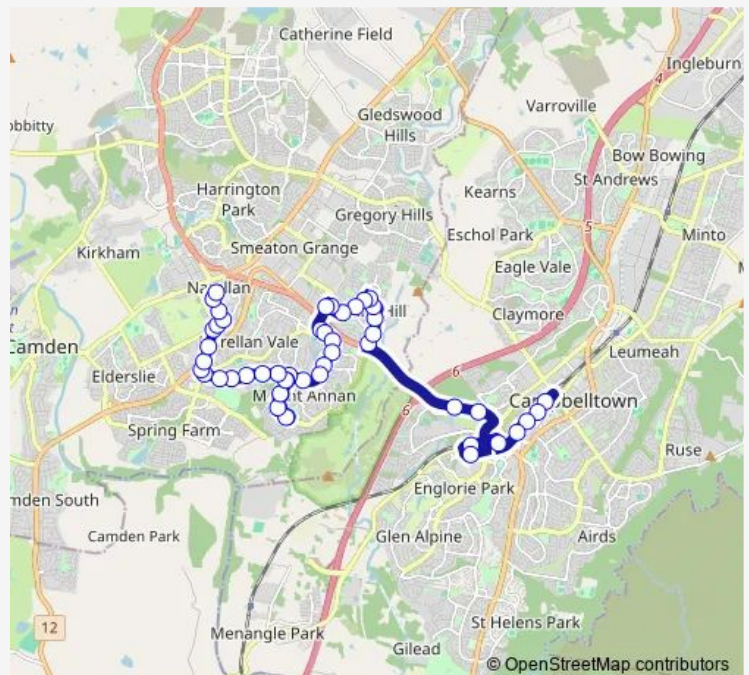

Bus 891 Campbelltown to Mount Annan via Currans Hill

[Go to website](#)

Direction

Campbelltown Station, Stand A — Narellan Town Centre, Elyard St

36 stops

[Open route schedule](#)

- Campbelltown Station, Stand A
- Hurley St Before Dumaresq St
- Campbelltown Mall, Hurley St
- Koshigaya Park, Hurley St
- Campbelltown Tafe, Narellan Rd
- Narellan Rd At William Downes Av
- Tramway Dr After Narellan Rd
- Tramway Dr Opp Glenfield Dr
- Elizabeth Throsby Reserve, Glenfield Dr
- Glenfield Dr At Field Pl
- Glenfield Dr Before Spring Hill Cir
- Currans Hill Dr Opp William Mannix Av
- Currans Hill Dr At Tramway Dr
- Jack Nash Reserve, Currans Hill Dr
- Currans Hill Dr Opp Sedgwick Reserve
- Hartley Rd After Currans Hill Dr
- Mount Annan Leisure Centre, Welling Dr
- Welling Dr Opp Birriwa Reserve
- Welling Dr After Watson Rd
- Welling Dr Opp Mcewan Cct
- Welling Dr Opp Mount Annan High School

Route schedule

Campbelltown Station, Stand A — Narellan Town Centre, Elyard St

Monday	07:46
Tuesday	07:46
Wednesday	07:46
Thursday	07:46
Friday	07:46
Saturday	—
Sunday	—

Route info

Direction: Campbelltown Station, Stand A

Stops: 36

Trip Duration: 0 hour 30 min

891 — Campbelltown to Mount Annan via Currans Hill **BusMaps**

Welling Dr Opp Hines Pl

Wandarrah Reserve, Welling Dr

Welling Dr After Butterfield Pl

Welling Dr Before Persoonia Cl