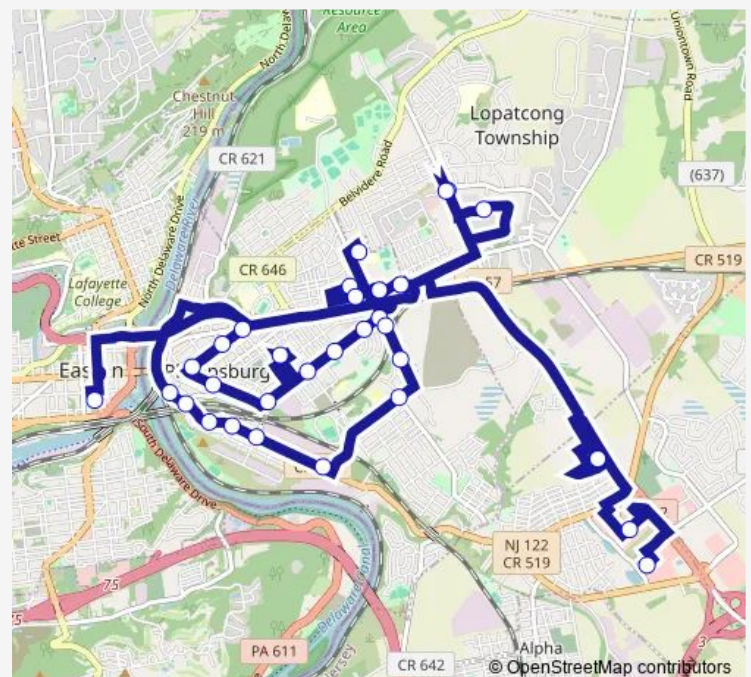

Hillcrest Professional Plaza AT Professional Build

Route schedule

Easton Transportation Center — Pohatcong WAL-Mart

Monday 08:10-16:13

Tuesday 08:10-16:13

Wednesday 08:10-16:13

Thursday 08:10-16:13

Friday 08:10-16:13

Saturday 08:10-16:13

Sunday —

Route info

Direction: Easton Transportation Center

Stops: 31

Trip Duration: 0 hour 52 min

Hillcrest Plaza

ST Luke'S Warren Hospital#

Direction

Easton Transportation Center — Brakeley Gardens#

17 stops

[Open route schedule](#)

Easton Transportation Center

Summit AVE AT RT 22#

Summit AVE AT Raymond St#

Lewis ST AT Summit Ave#

Tuesday 06:55

Wednesday 06:55

Thursday 06:55

Friday 06:55

Saturday 06:55

Sunday —

Route info

Direction: Easton Transportation Center