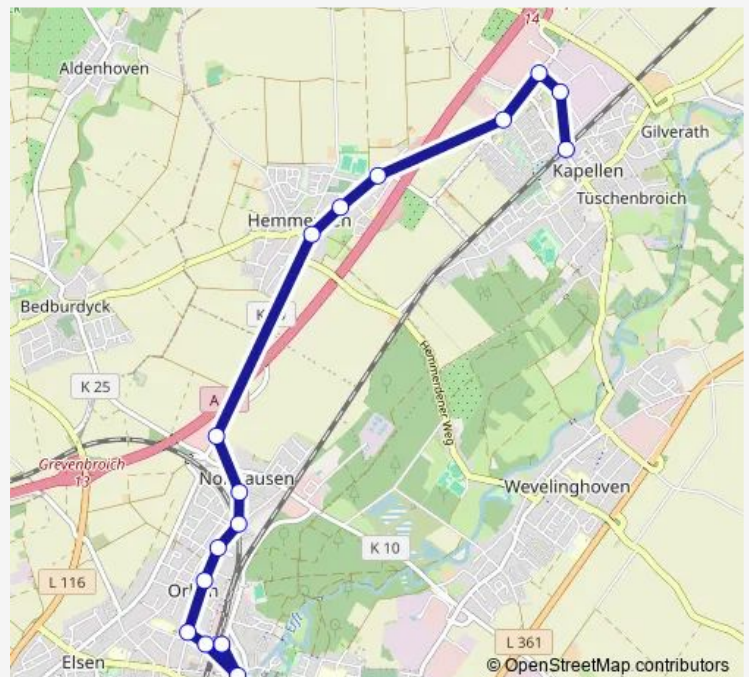

Grevenbroich Eintrachtstr.

Grevenbroich Berliner Str.

Grevenbroich Noithausen Brücke

Grevenbroich Fröbelstr.

Grevenbr. Noithausen Allkauf

Grevenbroich Hemmerden Landstr

Grevenbroich Humboldtstr.

Grevenbroich Daimlerstraße

### Route schedule

Grevenbroich Bf — Kapellen Wevelinghoven Bf

Monday 16:05

Tuesday 14:00

Wednesday 14:00-16:05

Thursday 14:00-16:05

Friday 14:00

Saturday —

### Route info

Direction: Grevenbroich Bf

Stops: 16

Trip Duration: 0 hour 21 min

891

BusMaps

## Route info

Direction: Grevenbroich Am Rittergut

Stops: 7

Trip Duration: 0 hour 11 min