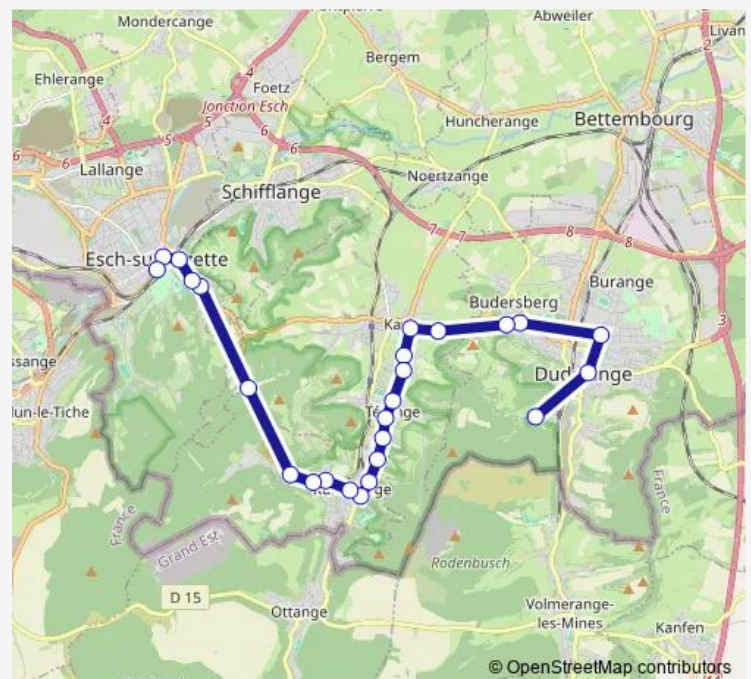

Direction

L.N.B. annexe Alliance — Esch/Alzette, Gare

25 stops

[Open route schedule](#)

L.N.B. annexe Alliance

Dudelange, rue du Commerce

L.N.B.

Dudelange, Rue Schortgen

Esch/Alzette, Nossbiereg

Route schedule

L.N.B. annexe Alliance — Esch/Alzette, Gare

Monday 14:26

Tuesday 14:26

Wednesday 14:26

Thursday 14:26

Friday 14:26

Saturday —

Sunday —

Route info

Direction: L.N.B. annexe Alliance

Stops: 25

Trip Duration: 0 hour 43 min

Esch/Alzette, Burgronn

Esch/Alzette, Neiduerf

Esch/Alzette, Place Norbert Metz

Esch/Alzette, Gare

891 Bus time schedules and route maps are available in an offline PDF at busmaps.com. Use the busmaps.com website to see live bus times, train schedule or subway schedule, and step-by-step directions for all public transit in Rumelange