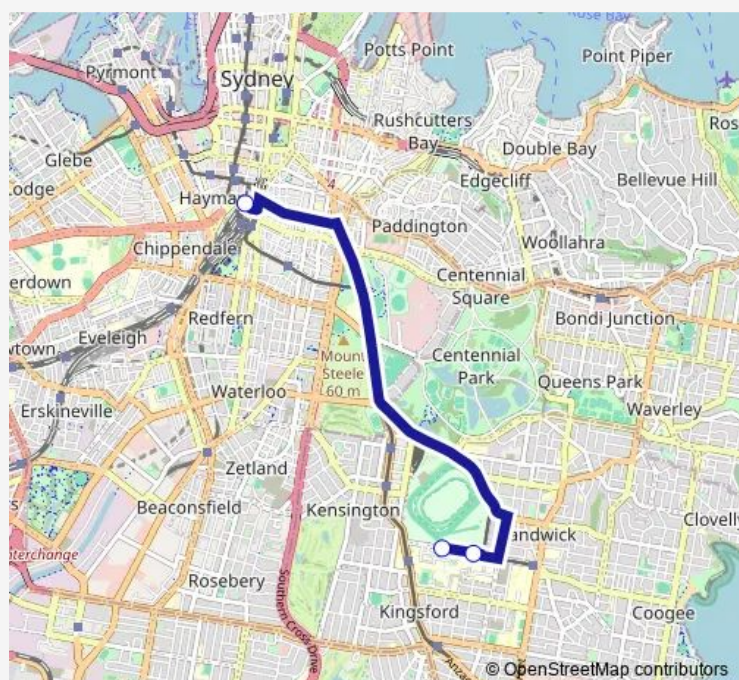

Bus 891 Prepay-Only - Central Eddy Ave to Unsw High St

[Go to website](#)

Direction

Central Station, Eddy Av, Stand D — Unsw Gate 3, High St

3 stops

[Open route schedule](#)

Central Station, Eddy Av, Stand D

Unsw Gate 8, High St

Unsw Gate 3, High St

Route schedule

Central Station, Eddy Av, Stand D — Unsw Gate 3, High St

Monday 07:20-11:55

Tuesday 07:00-15:00

Wednesday 07:00-15:00

Thursday 07:20-11:55

Friday 07:20-11:55

Saturday —

Sunday —

Route info

Direction: Central Station, Eddy Av, Stand D

Stops: 3

Trip Duration: 0 hour 17 min

891 Bus time schedules and route maps are available in an offline PDF at busmaps.com. Use the busmaps.com website to see live bus times, train schedule or subway schedule, and step-by-step directions for all public transit in Sydney

The schedule is provided in the local timezone. Times with "(+1)" indicate departures on the next day.

PDF file created on 2025-01-31

2024 BusMaps.com - All Rights Reserved