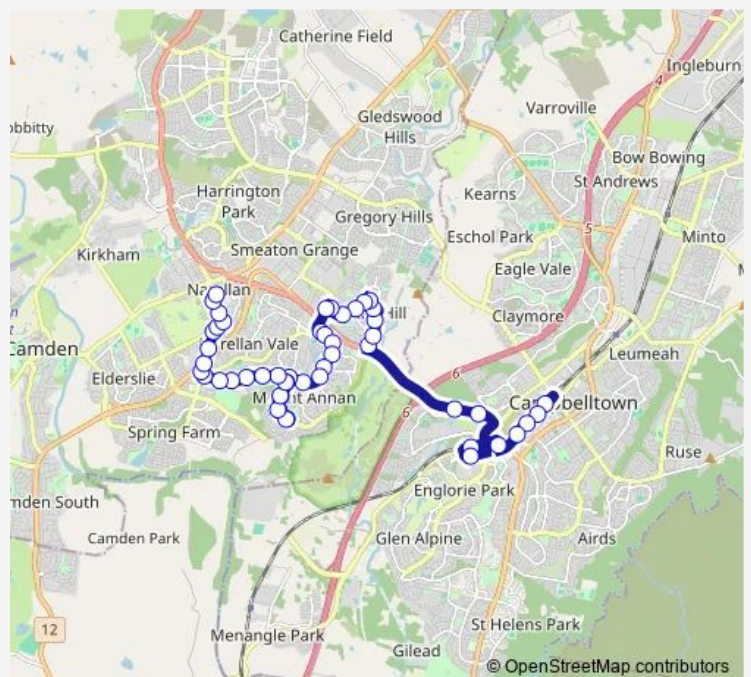

Bus 891 Campbelltown to Mount Annan via Currans Hill

[Go to website](#)

Direction

Campbelltown Station, Stand A — Narellan Town Centre, Elyard St

48 stops

[Open route schedule](#)

- Campbelltown Station, Stand A
- Broughton St Opp Centrelink
- Tindall St Opp Market Fair
- Macarthur Station, Menangle Rd, Stand F
- Macarthur Square, Kellicar Rd, Stand 5
- Campbelltown Tafe, Narellan Rd
- Narellan Rd At William Downes Av
- Tramway Dr After Narellan Rd
- Tramway Dr Opp Glenfield Dr
- Elizabeth Throsby Reserve, Glenfield Dr
- Glenfield Dr At Field Pl
- Glenfield Dr Before Spring Hill Cir
- Currans Hill Dr Opp William Mannix Av
- Currans Hill Dr At Tramway Dr
- Jack Nash Reserve, Currans Hill Dr
- Currans Hill Dr Opp Sedgwick Reserve
- Hartley Rd After Currans Hill Dr
- Mount Annan Leisure Centre, Welling Dr
- Welling Dr Opp Birriwa Reserve
- Welling Dr After Watson Rd
- Welling Dr Opp Mcewan Cct

Route schedule

Campbelltown Station, Stand A — Narellan Town Centre, Elyard St

Monday	—
Tuesday	—
Wednesday	—
Thursday	—
Friday	—
Saturday	—
Sunday	07:33-22:27

Route info

Direction: Campbelltown Station, Stand A

Stops: 48

Trip Duration: 0 hour 37 min

891 — Campbelltown to Mount Annan via Currans Hill **BusMaps**

Welling Dr Opp Mount Annan High School

Welling Dr Opp Hines Pl

Wandarrah Reserve, Welling Dr

Welling Dr After Butterfield Pl