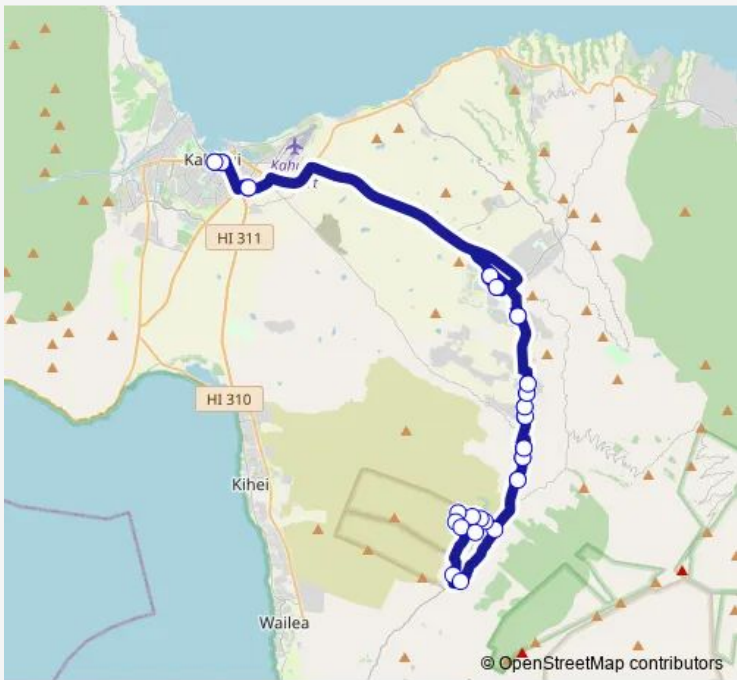

Bus 39 - Loop 39 - Kula Islander

[Go to website](#)

Direction
 Kahului Transit Center — Kahului Transit Center
 36 stops
[Open route schedule](#)

- Kahului Transit Center
- Kamehameha Ave./Kahului Salvation Army
- Pakaula St./Home Depot
- Mayor Hannibal Tavares Community Center
- Iolani St./Ehilani St.
- Kulamalu Town Center (to Kula)
- L. Kula Rd./Waokele Pl.
- L. Kula Rd./L. Kimo Dr. (to Kula)
- L. Kula Rd./Pulehunui Rd. (to Kula)
- Kula Hardware (to Kula)
- Kula Community Center (to Kula)
- Waiakoa Gymnasium
- L. Kula Rd./Na'alaie Rd. (to Kula)
- Pueo Dr./Kula Hwy.
- Pueo Dr.
- Pueo Dr.
- Pueo Dr./Hi'ipali Lp.
- Ahulua St./Pueo Dr.
- Laue Dr./Ahulua St.
- Laue Dr./Kaulia'aha St.
- Keanuheha St./Laue Dr.

Route schedule
 Kahului Transit Center — Kahului Transit Center

Monday	05:48-20:00
Tuesday	05:48-20:00
Wednesday	05:48-20:00
Thursday	05:48-20:00
Friday	05:48-20:00
Saturday	05:48-20:00
Sunday	05:48-20:00

Route info
 Direction: Kahului Transit Center
 Stops: 36
 Trip Duration: 2 hour 10 min

39 - Loop — 39 - Kula Islander **BusMaps**

Ka'amana St./Keanuhea St.

Kula Hwy./Kula Hospital

L. Kula Rd./Na'alaie Rd. (to Pukalani)

Iolani St./Ehilani St. (to Kahului)

Pakaula St./Wal-Mart

Kamehameha Ave./Kahului Shopping Center

Kahului Transit Center

39 - Loop Bus time schedules and route maps are available in an offline PDF at busmaps.com. Use the busmaps.com website to see live bus times, train schedule or subway schedule, and step-by-step directions for all public transit in Kula