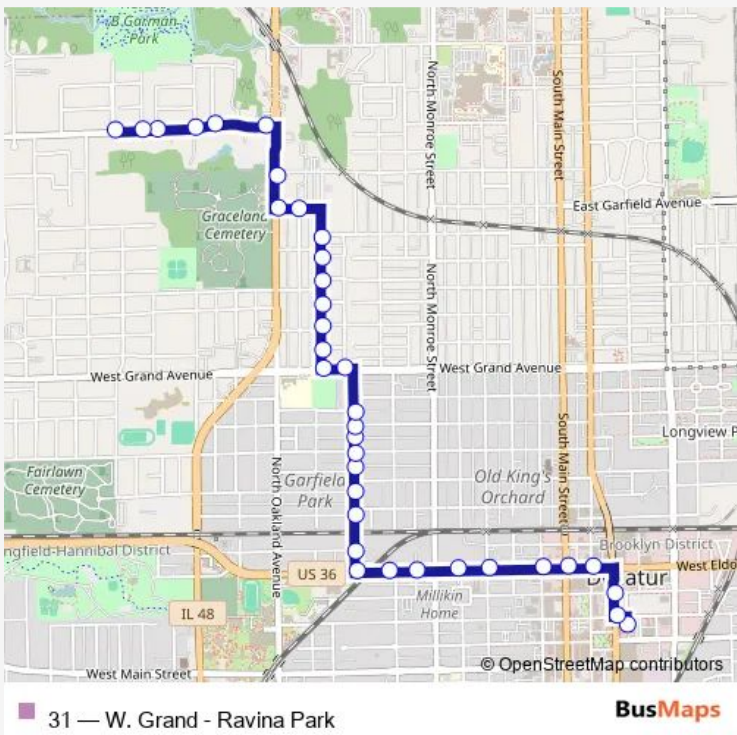

## Bus 31 W. Grand - Ravina Park

[Go to website](#)

**Direction**  
 Transit Center BAY 12 — W Ravina Park RD & N Dennis Ave  
 36 stops  
[Open route schedule](#)

- Transit Center BAY 12
- E William ST & N Franklin St
- N Franklin ST & E North St
- E Eldorado ST & N Water St
- E Eldorado ST & N Main St
- E Eldorado ST & N Church St
- W Eldorado ST & N Edward ST Wb
- W Eldorado ST & N College ST FAR Side
- W Eldorado ST & N Mercer ST Wb
- W Eldorado ST & N Pine ST FAR Side
- W Eldorado ST & N VAN Dyke St
- N VAN Dyke ST & W Cerro Gordo St
- N VAN Dyke ST & W Green ST Nb
- N VAN Dyke ST & W King ST Nb
- N VAN Dyke ST & W View ST FAR Side
- N VAN Dyke ST & W Marietta ST Nb
- N VAN Dyke ST & W ELM ST Nb
- N VAN Dyke ST & W Packard ST Nb
- N VAN Dyke ST & W Leafland Ave
- W Grand AVE & N Poole ST Wb
- W Grand AVE & N Walnut Grove Ave

Route schedule

Transit Center BAY 12 — W Ravina Park RD & N Dennis Ave

Monday	05:45-18:45
Tuesday	05:45-18:45
Wednesday	05:45-18:45
Thursday	05:45-18:45
Friday	05:45-18:45
Saturday	06:45-18:45
Sunday	—

Route info

Direction: Transit Center BAY 12

Stops: 36

Trip Duration: 0 hour 12 min

N Walnut Grove AVE & W Waggoner St

N Walnut Grove AVE & W Center St

N Walnut Grove AVE & W Cushing St

N Walnut Grove AVE & W Division St

N Walnut Grove AVE & W Olive St

N Walnut Grove AVE & W Sawyer St

W Grant ST & N Gulick Ave

N Oakland AVE & W Grant St

N Oakland AVE & W Harrison Ave

W Ravina Park RD & N Oakland AVE FAR Side

W Ravina Park RD & N Wilder Ave