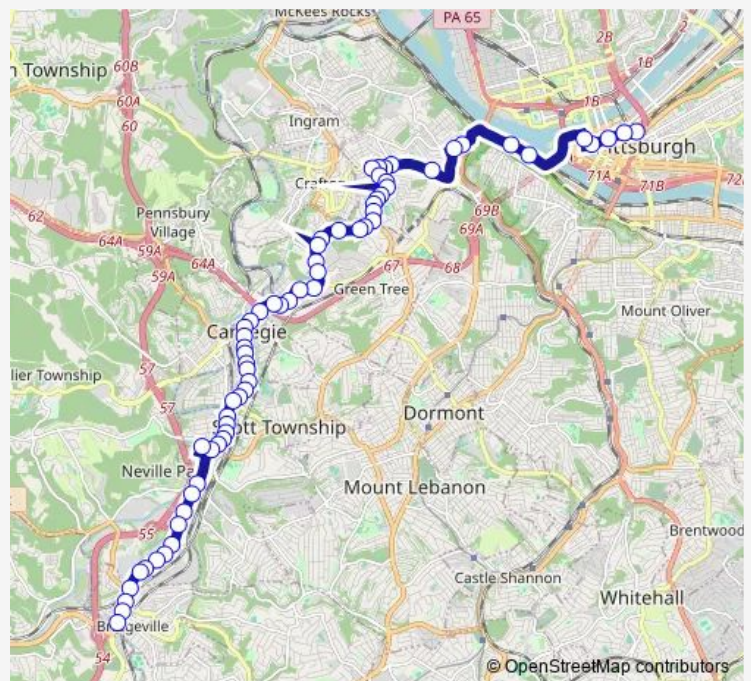

LIBERTY AVE + TITO WAY

LIBERTY AVE + FIFTH AVE

Stanwix ST + Penn Fs

W Carson ST + Duquesne Incline

W Carson ST + Gateway View Plaza

S Main ST + Sanctus

S MAIN ST + WABASH

NOBLESTOWN RD + WEAVER FS

Noblestown RD + #2128

Noblestown RD + Fire Station (#2200)

Noblestown RD + #2212

Route schedule

East Busway + Penn Station C — Washington AVE + James ST FS (Post Office)

Monday	06:00-23:06
Tuesday	06:00-23:06
Wednesday	06:00-23:06
Thursday	06:00-23:06
Friday	06:00-23:06
Saturday	06:00-22:15
Sunday	06:00-22:20

Route info

Direction: East Busway + Penn Station C

Stops: 66

Trip Duration: 0 hour 43 min

■ 31 — Bridgeville

Noblestown RD + Poplar

Noblestown RD + Noble Manor (Rite Aid)

Noblestown RD + Baldwick

Saturday 07:38-21:18

Sunday 07:30-16:45

Route info

Direction: Washington AVE + James St

Stops: 65

Trip Duration: 0 hour 45 min

Washington AVE + Franklin

Washington AVE + Lincoln