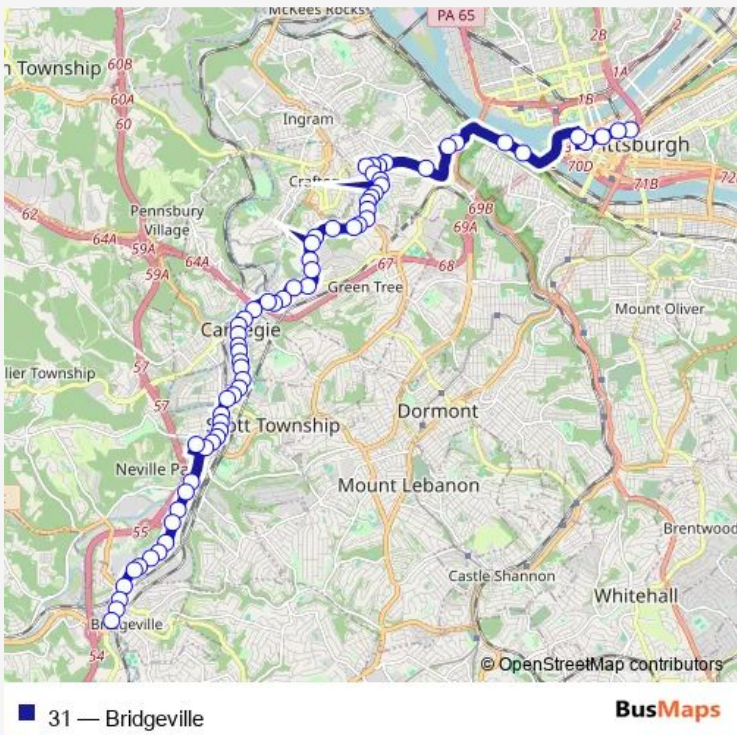

Bus 31 Bridgeville

[Go to website](#)

Direction
 East Busway + Penn Station C — Washington AVE + James ST FS (Post Office)
 66 stops
[Open route schedule](#)

- East Busway + Penn Station C
- Liberty AVE + 10th ST Ns
- Liberty AVE + Tito Way
- Liberty AVE + Fifth Ave
- Stanwix ST + Penn Fs
- W Carson ST + Duquesne Incline
- W Carson ST + Gateway View Plaza
- S Main ST + Sanctus
- S Main ST + Wabash
- Noblestown RD + Weaver Fs
- Noblestown RD + Obey
- Noblestown RD + Hartwell
- Noblestown RD + Bartow
- Noblestown RD + Crafton Fs
- Noblestown RD + Bartow
- Noblestown RD + Denisonview
- Noblestown RD + Harris Fs
- Noblestown RD + #2094
- Noblestown RD + #2128
- Noblestown RD + Fire Station (#2200)
- Noblestown RD + #2212

Route schedule
 East Busway + Penn Station C — Washington AVE + James ST FS (Post Office)

Monday	06:00-23:06
Tuesday	06:00-23:06
Wednesday	06:00-23:06
Thursday	06:00-23:06
Friday	06:00-23:06
Saturday	06:00-22:15
Sunday	06:00-22:20

Route info
 Direction: East Busway + Penn Station C
 Stops: 66
 Trip Duration: 0 hour 44 min

Noblestown RD + Poplar

Noblestown RD + Noble Manor (Rite Aid)

Noblestown RD + Baldwick

Noblestown RD + Holiday Dr

Saturday 07:38-21:18

Sunday 08:40-17:55

Route info

Direction: Washington AVE + James St

Stops: 65

Trip Duration: 0 hour 45 min

Washington AVE + Franklin

Washington AVE + Lincoln