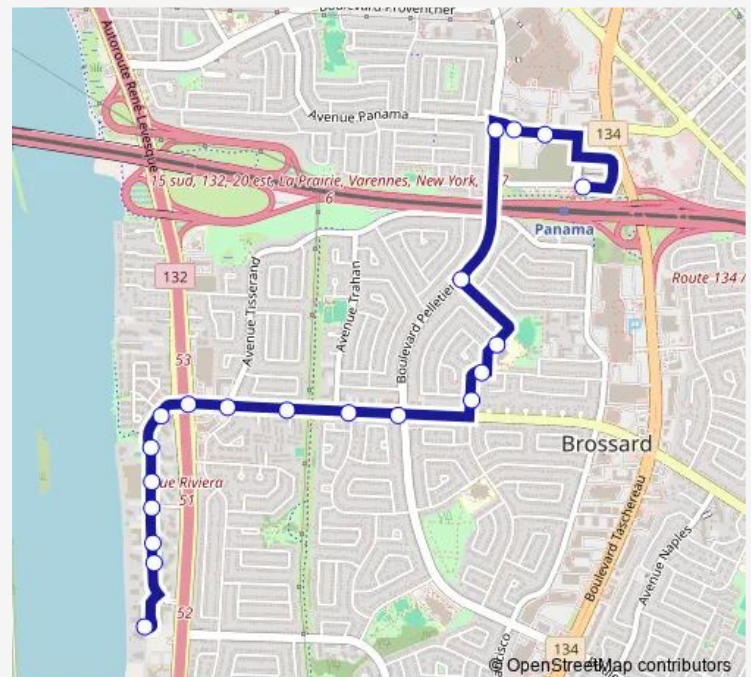

### Route schedule

Saint-Charles et civique 8480 — Terminus Panama

Monday 05:35-23:35

Tuesday 05:35-23:35

Wednesday 05:35-23:35

Thursday 05:35-23:35

Friday 05:35-23:35

Saturday —

### Route info

Direction: Saint-Charles et civique 8480

Stops: 20

Trip Duration: 0 hour 14 min

## Route schedule

Terminus Panama — Saint-Charles et civique 8480

Monday 06:18-23:19

Tuesday 06:18-23:19

Wednesday 06:18-23:19

Thursday 06:18-23:19

Friday 06:18-23:19

Saturday —