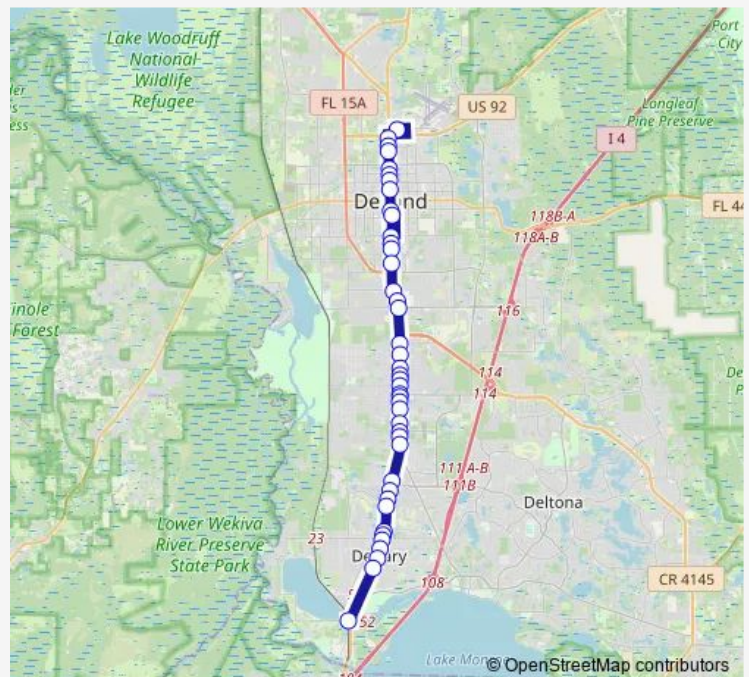

LEE Ave. & Volusia Sb

Route schedule

Amelia Super Stop — Debarry Sunrail Station

Monday 04:43-19:26

Tuesday 04:43-19:26

Wednesday 04:43-19:26

Thursday 04:43-19:26

Friday 04:43-19:26

Saturday —

Sunday —

Route info

Direction: Amelia Super Stop

Stops: 42

Trip Duration: 0 hour 37 min

MAY ST. & Volusia Sb

French Volusia

Graves Volusia Sb

Cherokee & Volusia Sb

Banana AV. & Volusia Sb

A ST. & Volusia Sb

Industrial DR. & Volusia Sb

Aspen AV. & Volusia Sb

Dogwood & Volusia Ib

Gardenia DR. & Volusia Sb

Saturday —

Sunday —

Route info

Direction: Debary Sunrail Station

Stops: 46

Trip Duration: 0 hour 41 min

Volusia & LEE AV. Nb

Volusia & Wisconsin Nb