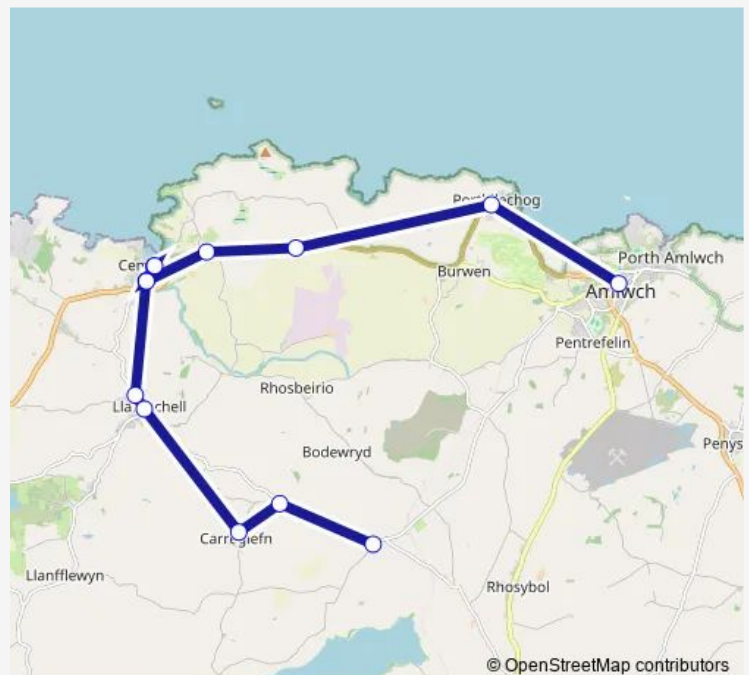

### Route schedule

Sportsmans Lodge — Recreation Grounds

Monday 07:40

Tuesday 07:40

Wednesday 07:40

Thursday 07:40

Friday 07:40

Saturday —

### Route info

Direction: Sportsmans Lodge

Stops: 13

Trip Duration: 0 hour 28 min

■ 31 — Amlwch - Rhosgoch

31 Bus time schedules and route maps are available in an offline PDF at [busmaps.com](https://busmaps.com). Use the [busmaps.com](https://busmaps.com) website to see live bus times, train schedule or subway schedule, and step-by-step directions for all public transit in Cemaes Bay