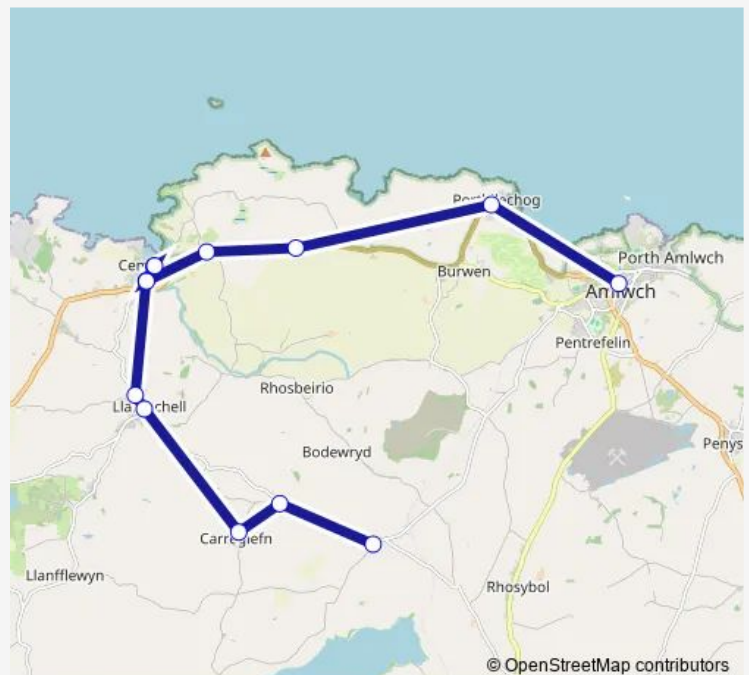

Betws Council Houses

Lon Tarw

Recreation Grounds

Route schedule

Sportsmans Lodge — Recreation Grounds

Monday 07:40

Tuesday 07:40

Wednesday 07:40

Thursday 07:40

Friday 07:40

Saturday —

Sunday —

Route info

Direction: Sportsmans Lodge

Stops: 13

Trip Duration: 0 hour 28 min

■ 31 — Amlwch - Rhosgoch

31 Bus time schedules and route maps are available in an offline PDF at busmaps.com. Use the busmaps.com website to see live bus times, train schedule or subway schedule, and step-by-step directions for all public transit in Cemaes Bay