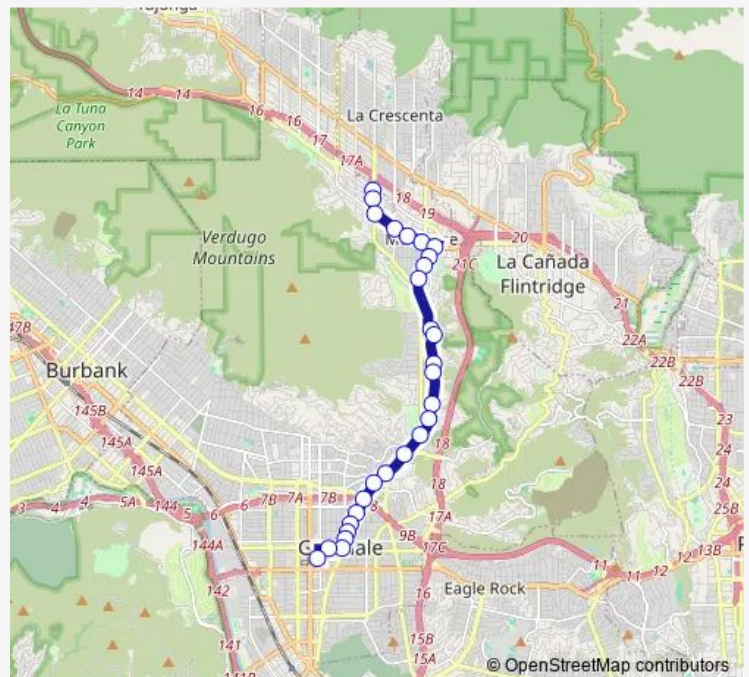

Verdugo at Bara

Verdugo at Fern

Verdugo at Glorietta

Route schedule

Harvard at Louise — La Crescenta at Montrose

Monday —

Tuesday —

Wednesday —

Thursday —

Friday —

Saturday 09:10-16:55

Sunday —

Route info

Direction: Harvard at Louise

Stops: 33

Trip Duration: 0 hour 35 min

Honolulu at Rosemont

Honolulu at La Crescenta

Montrose at Pennsylvania

Montrose at Ramsdell

La Crescenta at Montrose

**Direction**

La Crescenta at Montrose — Harvard at Louise

28 stops

## Route schedule

La Crescenta at Montrose — Harvard at Louise

Monday —

Tuesday —

Wednesday —

Thursday —

Friday —

Saturday 09:44-17:30