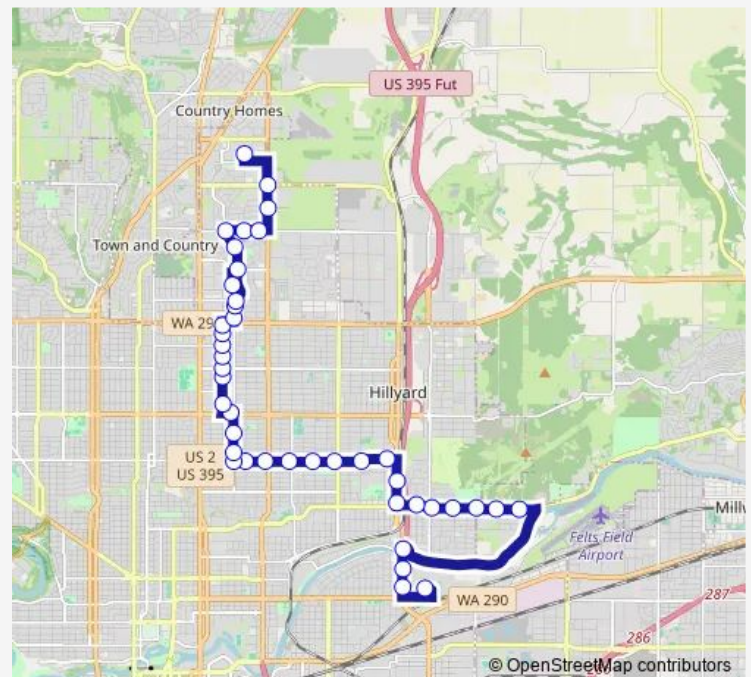

Empire @ Standard

Empire @ Addison

Addison @ Walton

Route schedule

SCC Transit Center Bay 3 — Dakota @ Jay

Monday 06:32-23:11

Tuesday 06:32-23:11

Wednesday 06:32-23:11

Thursday 06:32-23:11

Friday 06:32-23:11

Saturday 07:22-23:11

Sunday 08:22-18:22

Route info

Direction: SCC Transit Center Bay 3

Stops: 42

Trip Duration: 0 hour 37 min

43 stops

[Open route schedule](#)

Dakota @ Jay

Nevada @ Hoerner (Winco)

Nevada @ Magnesium

Nevada @ St. Thomas More Way

Nevada @ Lincoln

Lincoln @ Wilding

Thursday 06:23-22:45

Friday 06:23-22:45

Saturday 07:23-22:45

Sunday 08:23-18:23

Route info

Direction: Dakota @ Jay

Stops: 43

Trip Duration: 0 hour 37 min