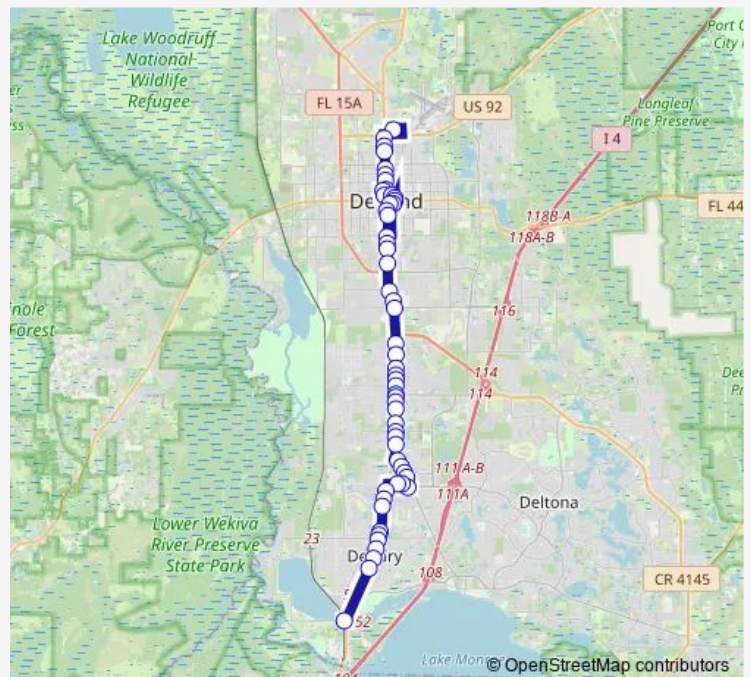

### Route schedule

Debary Sunrail Station — Amelia Super Stop

Monday	05:07-19:55
Tuesday	05:07-19:55
Wednesday	05:07-19:55
Thursday	05:07-19:55
Friday	05:07-19:55
Saturday	06:43
Sunday	—

### Route info

Direction: Debary Sunrail Station

Stops: 54

Trip Duration: 0 hour 55 min

Enterprise & Treemonte DR Nb

Enterprise & Grand Plaza DR. Ob

Volusia & E. Roberts ST. Nb

Volusia & Gardenia DR. Nb