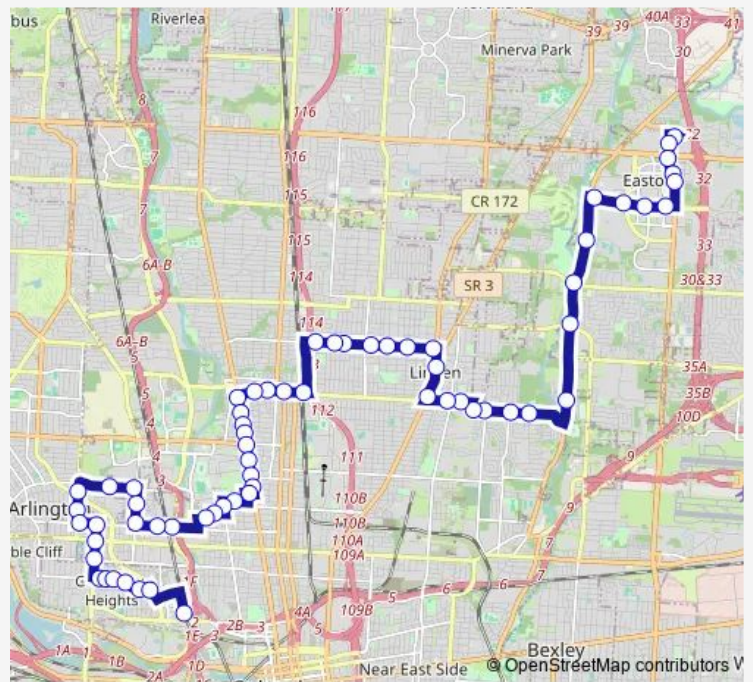

[Go to website](#)

**Direction**  
 Easton Terminal BAY 7 — Rail ST AND Baldwin Dr  
 62 stops  
[Open route schedule](#)

- Easton Terminal BAY 7
- Stelzer RD AT Sams Club
- Stelzer RD & Morse Rd
- Stelzer RD & Worth Ave
- Stelzer RD & Alston St
- Easton WAY & Easton Loop E
- Easton WAY & Easton Square Pl
- Easton WAY & Morse Crossing
- Easton WAY & Sunbury Rd
- Sunbury RD & Patriot Blvd
- Sunbury RD & Innis Rd
- Sunbury RD & Agler Rd
- Sunbury RD & Sunbury Ridge Dr
- 2501 Mock Rd
- Mock RD & Brentnell Ave
- Mock RD & Woodland Ave
- Mock RD & Parkwood Ave
- E Hudson ST & Delbert Rd
- E Hudson ST & Joyce Ave
- E Hudson ST & Cleveland Ave
- E Hudson ST & Dresden St

Route schedule

Easton Terminal BAY 7 — Rail ST AND Baldwin Dr

Monday	04:48-22:45
Tuesday	04:48-22:45
Wednesday	04:48-22:45
Thursday	04:48-22:45
Friday	04:48-22:45
Saturday	04:48-21:42
Sunday	04:48-21:42

Route info

Direction: Easton Terminal BAY 7  
 Stops: 62  
 Trip Duration: 1 hour 0 min

31 — Hudson

E Hudson ST & Ontario St

E Hudson ST & Mcguffey Rd

E Hudson ST & Grasmere Ave

E Hudson ST & Hiawatha St

E Hudson ST & Pontiac St

## Route info

Direction: Rail ST AND Baldwin Dr

Stops: 68

Trip Duration: 1 hour 0 min

Medical Center DR & W 9TH Ave

Neil AVE & W 10th Ave

W 11th AVE & Worthington St

W 12th AVE & College RD S