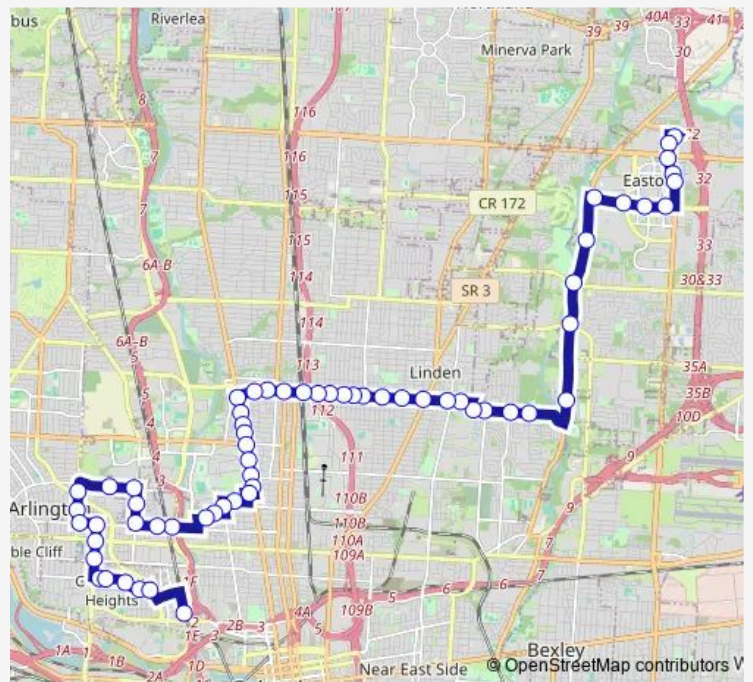

[Go to website](#)

Direction
 Easton Terminal BAY 6 — Rail ST AND Baldwin Dr
 62 stops
[Open route schedule](#)

- Easton Terminal BAY 6
- Stelzer RD AT Sams Club
- Stelzer RD & Morse Rd
- Stelzer RD & Worth Ave
- Stelzer RD & Alston St
- Easton WAY & Easton Loop E
- Easton WAY & Easton Square Pl
- Easton WAY & Morse Crossing
- Easton WAY & Sunbury Rd
- Sunbury RD & Patriot Blvd
- Sunbury RD & Innis Rd
- Sunbury RD & Agler Rd
- Sunbury RD & Sunbury Ridge Dr
- 2501 Mock Rd
- Mock RD & Brentnell Ave
- Mock RD & Woodland Ave
- Mock RD & Parkwood Ave
- E Hudson ST & Delbert Rd
- E Hudson ST & Joyce Ave
- E Hudson ST & Cleveland Ave
- E Hudson ST & Dresden St

Route schedule

Easton Terminal BAY 6 — Rail ST AND Baldwin Dr

Monday	04:48-22:45
Tuesday	04:48-22:45
Wednesday	04:48-22:45
Thursday	04:48-22:45
Friday	04:48-22:45
Saturday	04:48-21:42
Sunday	04:48-21:42

Route info

Direction: Easton Terminal BAY 6
 Stops: 62
 Trip Duration: 1 hour 3 min

31 — Hudson

E Hudson ST & Ontario St

E Hudson ST & Mcguffey Rd

E Hudson ST & Grasmere Ave

E Hudson ST & Hiawatha St

E Hudson ST & Pontiac St

Saturday 05:17-22:12

Sunday 05:17-22:12

Route info

Direction: Rail ST AND Baldwin Dr

Stops: 68

Trip Duration: 1 hour 3 min

Medical Center DR & W 9TH Ave

Neil AVE & W 10th Ave