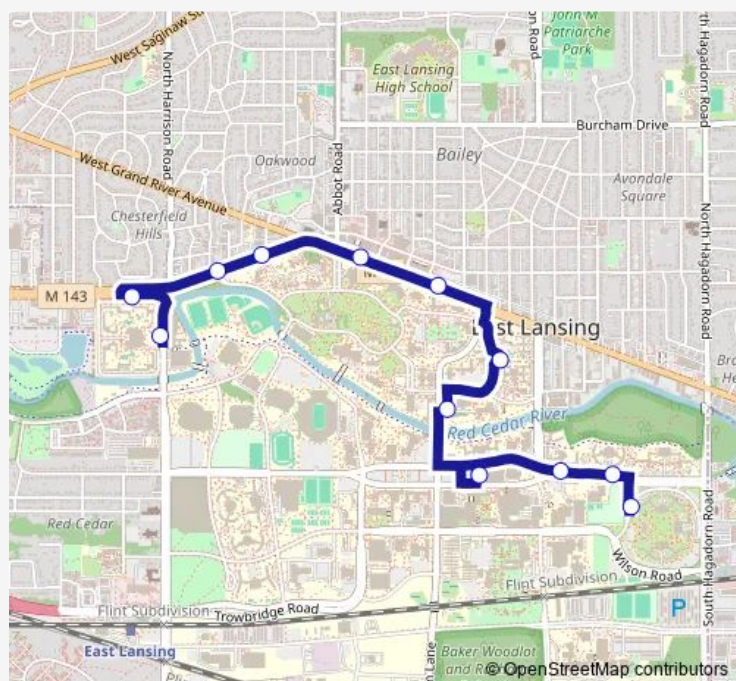

### Direction

NBD Conrad past Wilson — Ramp 1 Bay 1

4 stops

[Open route schedule](#)

NBD Conrad past Wilson

WBD Shaw past Conrad

WBD Shaw before Bogue

Ramp 1 Bay 1

### Route schedule

NBD Conrad past Wilson — Ramp 1 Bay 1

Monday	20:37
Tuesday	20:19-02:30 <sup>+1</sup>
Wednesday	20:19-02:30 <sup>+1</sup>
Thursday	20:37-02:30 <sup>+1</sup>
Friday	—
Saturday	—
Sunday	—

### Route info

Direction: NBD Conrad past Wilson

Stops: 4

Trip Duration: 0 hour 5 min

31 — Brody & East Neighborhoods

**Direction**

Brody Complex — NBD Conrad past Wilson

11 stops

[Open route schedule](#)

Brody Complex

EBD Kalamazoo past Harrison

EBD Kalamazoo past Dem Hall Dr

EBD W.Circle past Kalamazoo St

EBD W Circle @ Library

EBD Auditorium before Farm Ln

Ramp 1 Bay 5