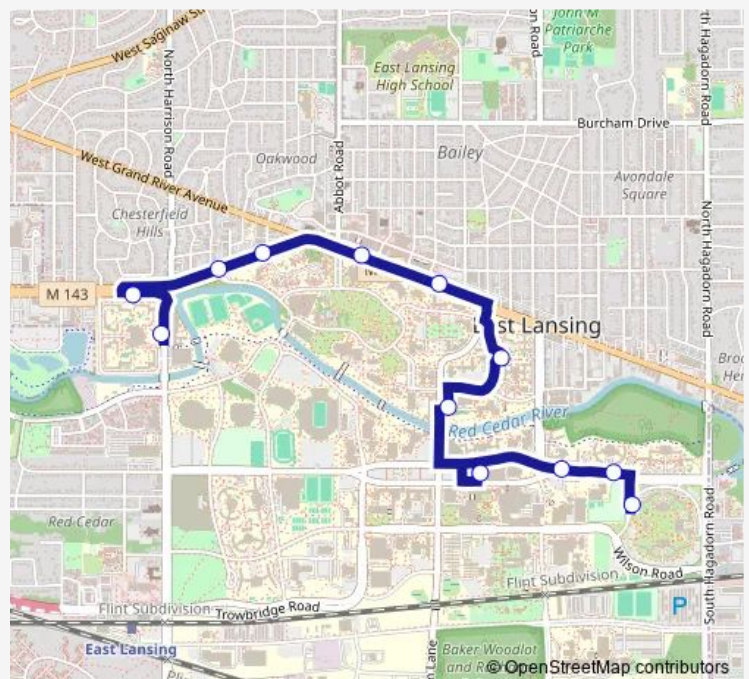

EBD Kalamazoo past Dem Hall Dr

EBD W.Circle past Kalamazoo St

EBD W Circle @ Library

EBD Auditorium before Farm Ln

Ramp 1 Bay 5

SBD Farm past S Shaw

EBD Wilson Rd past Science

EBD Wilson past Bogue

NBD Conrad past Wilson

Route schedule

Brody Complex — NBD Conrad past Wilson

Monday	07:15-02:15 ⁺¹
Tuesday	07:15-02:15 ⁺¹
Wednesday	07:15-02:15 ⁺¹
Thursday	07:15-02:15 ⁺¹
Friday	07:15-02:15 ⁺¹
Saturday	—
Sunday	—

Route info

Direction: Brody Complex

Stops: 11

Trip Duration: 0 hour 21 min

Direction

NBD Conrad past Wilson — Brody Complex

12 stops

[Open route schedule](#)

NBD Conrad past Wilson

WBD Shaw past Conrad

WBD Shaw before Bogue

Ramp 1 Bay 4

NBD - Fairchild Aud.

NBD Physics before Dormitory Rd

WBD Gr. River Ave before Division

WBD Gr. River past MAC Ave