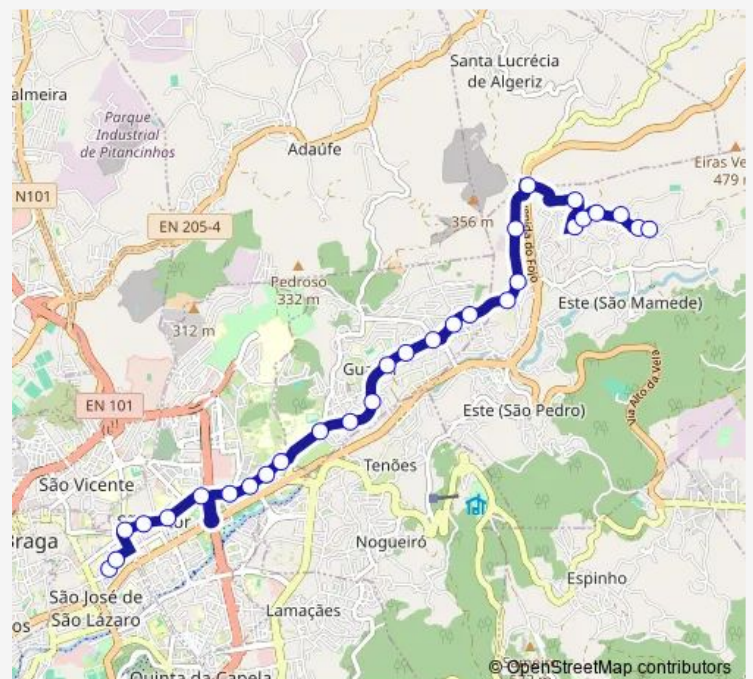

Thursday 08:30

Friday 08:30

Saturday —

Sunday —

Route info

Direction: Ladainhas II (Rola)

Stops: 32

Trip Duration: 0 hour 25 min