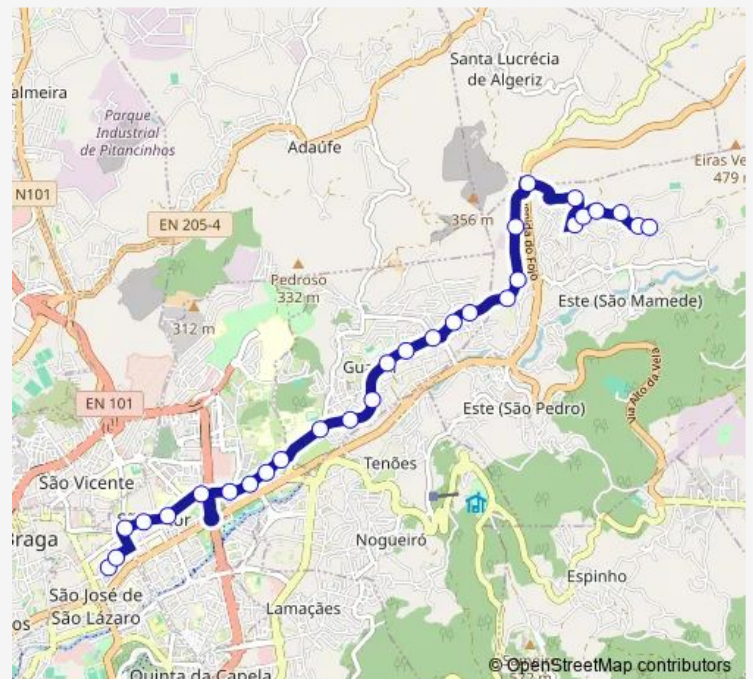

S Brás li

S Brás I (Fábrica)

Universidade (Escola Velha)

Route schedule

Ladainhas II (Rola) — 25 DE Abril (Parque Infantil)

Monday —

Tuesday —

Wednesday —

Thursday —

Friday —

Saturday 07:20-08:20

Sunday 07:20-09:20

Route info

Direction: Ladainhas II (Rola)

Stops: 35

Trip Duration: 0 hour 30 min