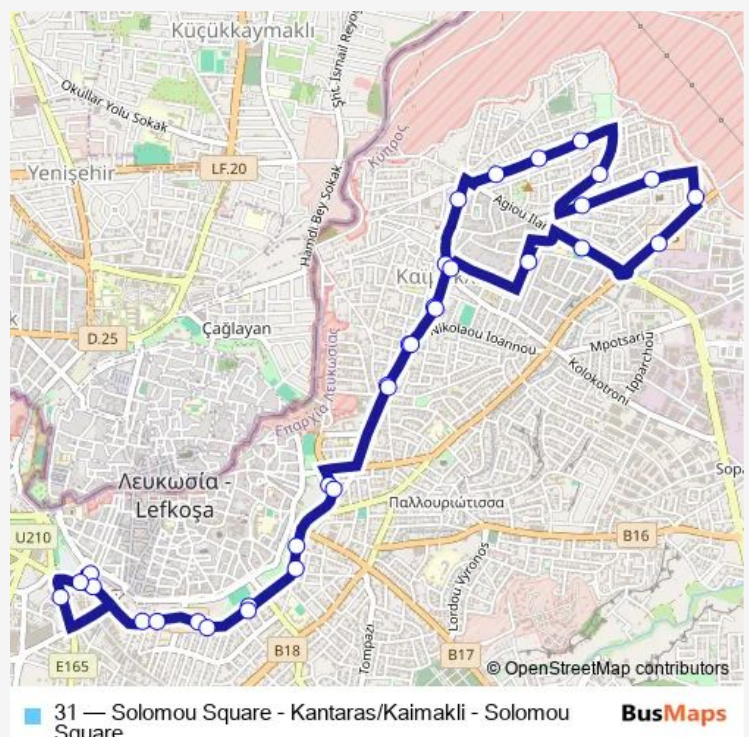

Andromachis - Argous

Kronou - Gortynias

Kronou - Delfon

Akamantos - Kantaras

Kantaras - Roundabout Sopaz 2

Agiou Ilarionos - Kaimakli Elementary School C 2

Route schedule

Dionysios Solomos Square A — Solomos Square Alighting

Monday 05:00-21:30

Tuesday 05:00-21:30

Wednesday 05:00-21:30

Thursday 05:00-21:30

Friday 05:00-21:30

Saturday 05:00-22:00

Sunday 06:00-22:00

Route info

Direction: Dionysios Solomos Square A

Stops: 33

Trip Duration: 0 hour 34 min

Psaron - Archangel Michael

Larisis - Archangelou Michail

Ave. Archiep. Makariou C - Strymonos

Ave. Archiep. Makariou C - Spartis

Ave. Archiep. Makariou C - Kyriakou Matsi Avenue