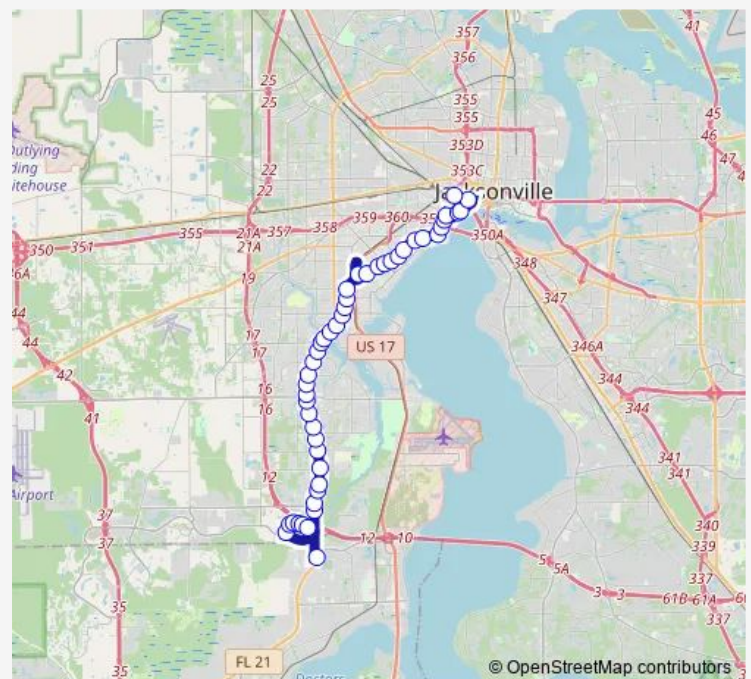

Blanding Blvd + Wesconnett Blvd

### Route schedule

Blanding Blvd + Orange Park Northway — Jrctc Bay A

Monday 05:36-23:51

Tuesday 05:36-23:51

Wednesday 05:36-23:51

Thursday 05:36-23:51

Friday 05:36-23:51

Saturday 04:45-22:45

### Route info

Direction: Blanding Blvd + Orange Park Northway

Stops: 47

Trip Duration: 0 hour 57 min

31 — Park/Blanding

Blanding Blvd + Cedar Forrest Rd

Blanding Blvd + Wilson Blvd

Blanding Blvd + Cedar Park Ln

## Route info

Direction: Jrtc Bay A

Stops: 47

Trip Duration: 1 hour 1 min

Blanding Blvd + Harlow Blvd

Blanding at Amazon Sb

Blanding Blvd + Claret Dr

Blanding Blvd + 103rd St