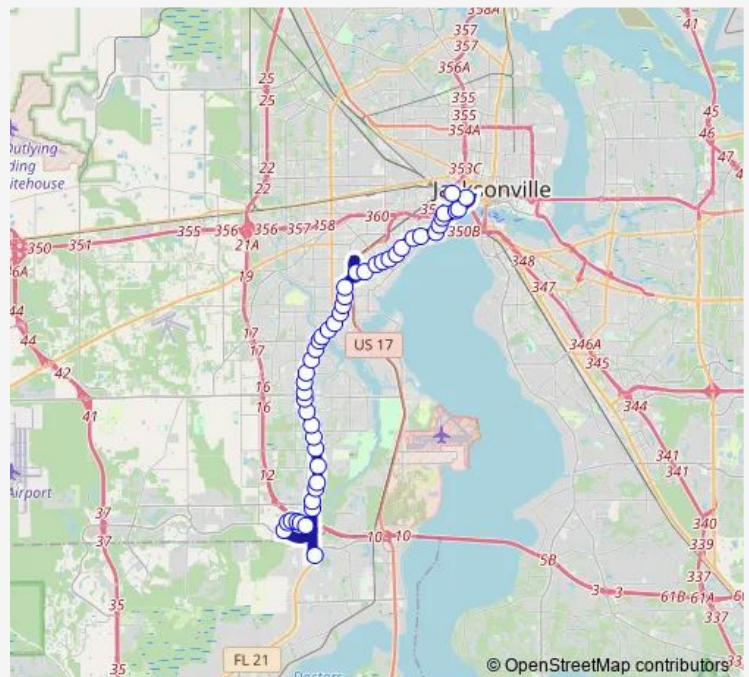

Blanding Blvd + Claret Dr

Blanding at Amazon Nb

Blanding Blvd + Wesconnett Blvd

Route schedule

Blanding Blvd + Orange Park Northway — Jrhc Bay A

Monday 05:36-23:51

Tuesday 05:36-23:51

Wednesday 05:36-23:51

Thursday 05:36-23:51

Friday 05:36-23:51

Saturday 04:45-22:45

Sunday 04:50-22:50

Route info

Direction: Blanding Blvd + Orange Park Northway

Stops: 47

Trip Duration: 1 hour 4 min

31 — Park/Blanding

Blanding Blvd + Cedar Forrest Rd

Blanding Blvd + Wilson Blvd

Blanding Blvd + Cedar Park Ln

Blanding Blvd + Lake Shore Blvd

Blanding Blvd + Birkenhead Rd

Blanding Blvd + Palmer St

Blanding Blvd + Shirley Ave

Sunday 04:45-22:45

Route info

Direction: Jrtc Bay A

Stops: 47

Trip Duration: 0 hour 55 min

Blanding Blvd + Harlow Blvd

Blanding at Amazon Sb

Blanding Blvd + Claret Dr