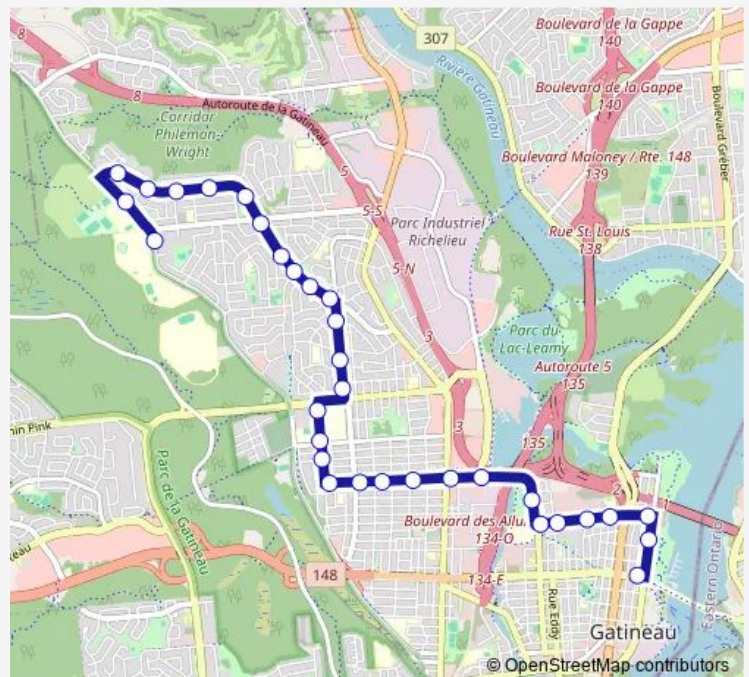

### Route schedule

Cegep Gabrielle-ROY -Détour — Allumettières/Laurier

Monday 05:27-23:39

Tuesday 05:27-23:15

Wednesday 05:27-23:15

Thursday 05:27-23:15

Friday 05:27-23:15

Saturday 06:45-23:39

### Route info

Direction: Cegep Gabrielle-ROY -Détour

Stops: 32

Trip Duration: 0 hour 25 min

■ 31 — Parc DE LA Montagne

Montclair/Fortier

Montclair/ST-Joseph

Montclair/de la Carrière

## Route info

Direction: des Allumettières/Laurier

Stops: 51

Trip Duration: 0 hour 51 min

Montclair/Ducharme

Montclair/Saint-Joseph

Montclair/Fortier

Montclair/Labelle

Riel/Talbot

Riel/du Ravin-Bleu

de la Cité-DES-Jeunes/Riel

de la Cité-DES-Jeunes/Talbot

de la Cité-DES-Jeunes/du Mont-Bleu

Cegep Gabrielle-ROY -Détour

31 Bus time schedules and route maps are available in an offline PDF at [busmaps.com](https://busmaps.com). Use the [busmaps.com](https://busmaps.com) website to see live bus times, train schedule or subway schedule, and step-by-step directions for all public transit in Ottawa