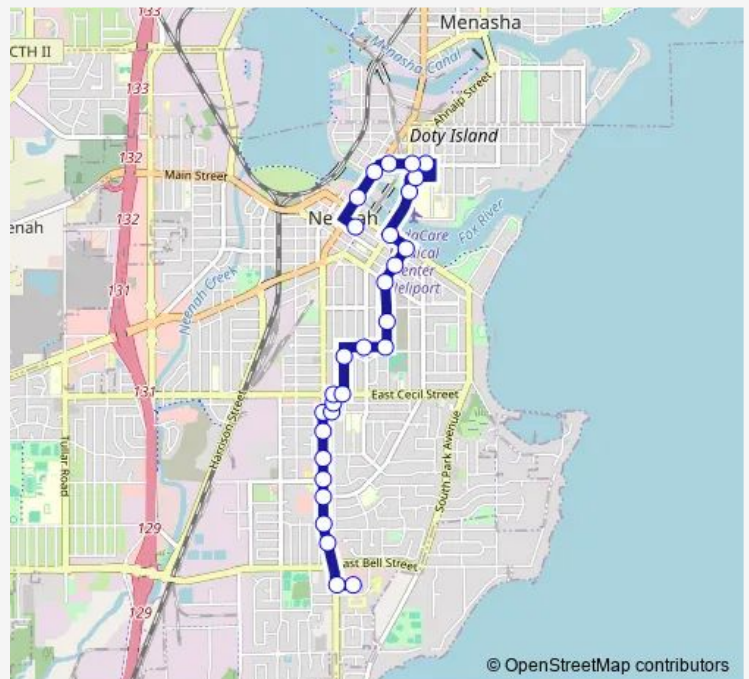

**Bus 31 31 - East Neenah**

[Go to website](#)

**Direction**  
 Pick n Save @ south entrance — Neenah Transit Center  
 29 stops  
[Open route schedule](#)

- Pick n Save @ south entrance
- Pick n Save exit & S Commercial
- 1516 S Commercial
- S Commercial & Stanley
- S Commercial & Alcott
- S Commercial & Byrd
- S Commercial & E Peckham
- S Commercial & Professional
- S Commercial & Haylett
- Haylett & Maple
- Hearthside Commons @ 914 Maple
- Maple & E Cecil
- E Cecil & Higgins
- 920 Higgins @ Wilson Es
- Laudan & Oak
- Laudan & Elm
- 600 Elm
- Elm & Washington
- Elm & E Columbian
- Elm & E Wisconsin
- E Wisconsin & Oak

**Route schedule**

Pick n Save @ south entrance — Neenah Transit Center

Monday	06:26-17:26
Tuesday	06:26-17:26
Wednesday	06:26-17:26
Thursday	06:26-17:26
Friday	06:26-17:26
Saturday	08:26-13:26
Sunday	—

**Route info**

Direction: Pick n Save @ south entrance  
 Stops: 29  
 Trip Duration: 0 hour 14 min

31 — 31 - East Neenah

Oak @ Theda Clark emergency entrance

E North Water & Oak

312 E Forest

E Forest & First

## Route info

Direction: Neenah Transit Center

Stops: 24

Trip Duration: 0 hour 11 min

31 Bus time schedules and route maps are available in an offline PDF at [busmaps.com](https://busmaps.com). Use the [busmaps.com](https://busmaps.com) website to see live bus times, train schedule or subway schedule, and step-by-step directions for all public transit in Appleton