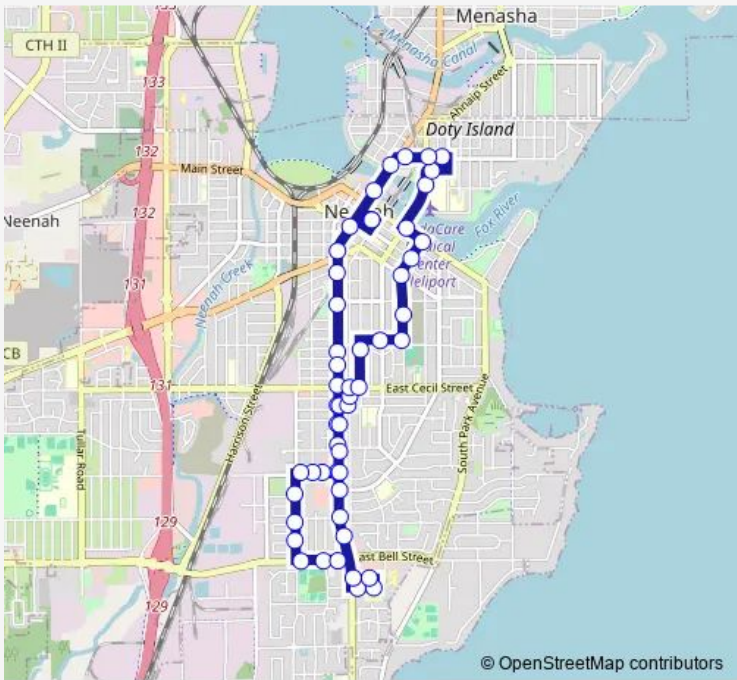

**Bus 31 East Neenah**

[Go to website](#)

**Direction**  
 Neenah Transit Center — Neenah Transit Center  
 52 stops  
[Open route schedule](#)

- Neenah Transit Center
- S Commercial & W Franklin
- S Commercial & W Winneconne
- S Commercial & Tyler
- S Commercial & Division
- S Commercial & Meade
- S Commercial & State
- S Commercial & W Cecil
- S Commercial & Haylett
- S Commercial & Professional
- S Commercial & W Peckham
- S Commercial & Byrd
- 125 Byrd @ Atrium
- Byrd & Henry
- Byrd & Marathon
- Marathon & Joseph
- Marathon & Mark
- Marathon & Thomas
- W Bell & Marathon
- W Bell & Bruce
- W Bell & Ames

Route schedule  
 Neenah Transit Center — Neenah Transit Center

Monday	06:15-17:26
Tuesday	06:15-17:26
Wednesday	06:15-17:26
Thursday	06:15-17:26
Friday	06:15-17:26
Saturday	08:15-17:26
Sunday	—

Route info  
 Direction: Neenah Transit Center  
 Stops: 52  
 Trip Duration: 0 hour 25 min

31 — East Neenah BusMaps

Lyon & Dickenson

1555 Lyon @ The Highlands

Pick n Save @ south entrance

Pick n Save exit & S Commercial

1516 S Commercial

S Commercial & Stanley

S Commercial & Alcott