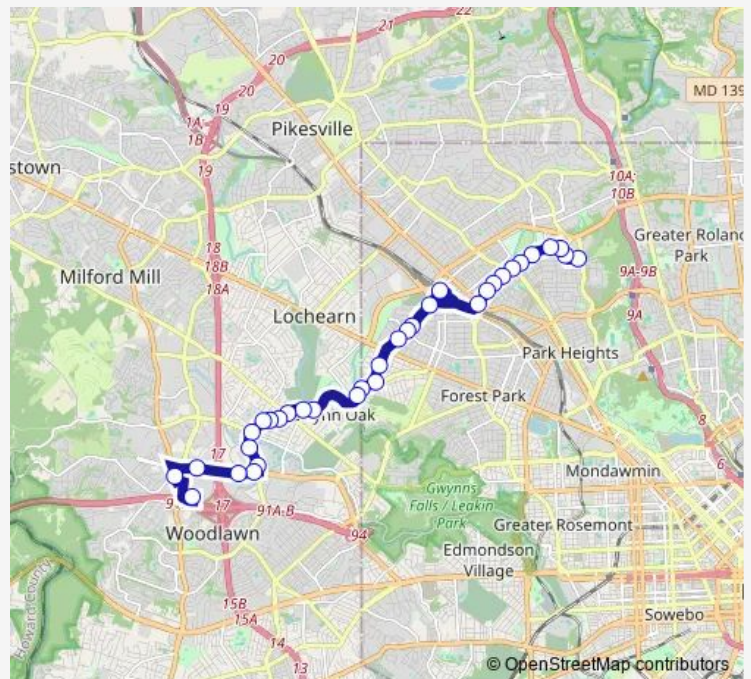

Rogers AVE & Fernpark Avefs nb

Rogers AVE & Liberty Heights AVE nb

Rogers AVE & Haddon AVE nb

Rogers AVE & Belle AVE nb

Route schedule

Security Blvd & Center FOR Medicare AND Medicaid Services eb — Cylburn Ave & Greenspring Ave

Monday 04:06-05:01

Tuesday 04:06-05:01

Wednesday 04:06-05:01

Thursday 04:06-05:01

Friday 04:06-05:01

Saturday 05:05-07:45

Sunday —

Route info

Direction: Security Blvd & Center FOR Medicare AND Medicaid Services eb

Stops: 37

Trip Duration: 0 hour 29 min

31 — Sinai Hospital - Security Square

Rogers AVE & Merceron AVE nb

Rogers AVE & Elderon AVE nb

Rogers AVE & Kennison AVE nb

Rogers AVE Metro Station

Belvedere AVE & Reisterstown RD eb

Belvedere AVE & Nelson AVE fs eb

Belvedere AVE & Litchfield AVE eb

Belvedere AVE & Elmer AVE eb

Belvedere AVE & Denmore AVE eb