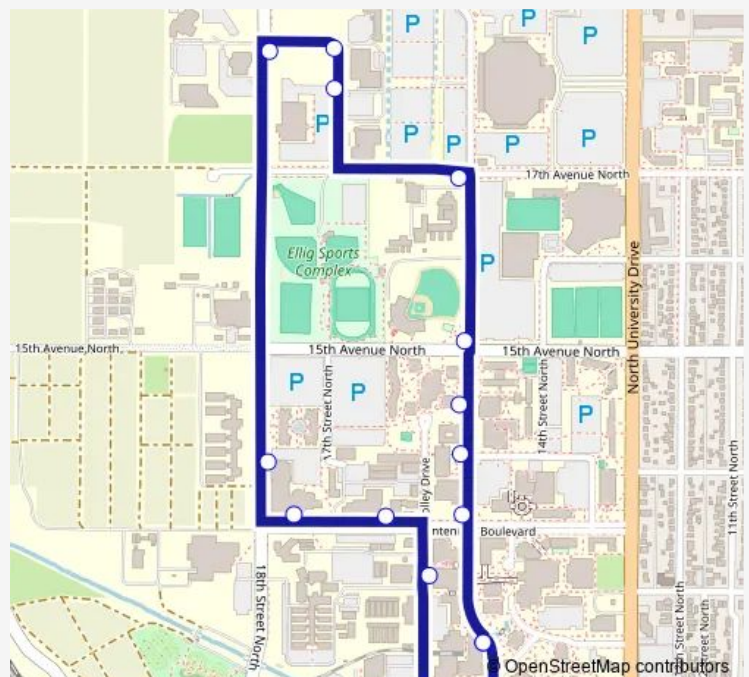

Direction

Ndsu Minard Hall (Pullout West) — Ndsu Minard Hall (Pullout West)

15 stops

[Open route schedule](#)

Ndsu Minard Hall (Pullout West)

12th Ave N & Reineke Fine Arts Center (Midblock North)

Bolley Dr & 13th Ave N (T Intersection East)

Shelter 230 (Fargodome Transit Hub)

Albrecht Blvd & 15th Ave N (Corner Nw)

Shelter 249 (Ndsu High Rises)

Albrecht Blvd & 14th Ave N (T Intersection West)

Albrecht Blvd & Centennial Blvd (Corner Nw)

Ndsu Minard Hall (Pullout West)

Route schedule

Ndsu Minard Hall (Pullout West) — Ndsu Minard Hall (Pullout West)

Monday 07:40-17:55

Tuesday 07:40-17:55

Wednesday 07:40-17:55

Thursday 07:40-17:55

Friday 07:40-17:55

Saturday —

Sunday —

Route info

Direction: Ndsu Minard Hall (Pullout West)

Stops: 15

Trip Duration: 0 hour 11 min

31 Bus time schedules and route maps are available in an offline PDF at busmaps.com. Use the busmaps.com website to see live bus times, train schedule or subway schedule, and step-by-step directions for all public transit in Fargo