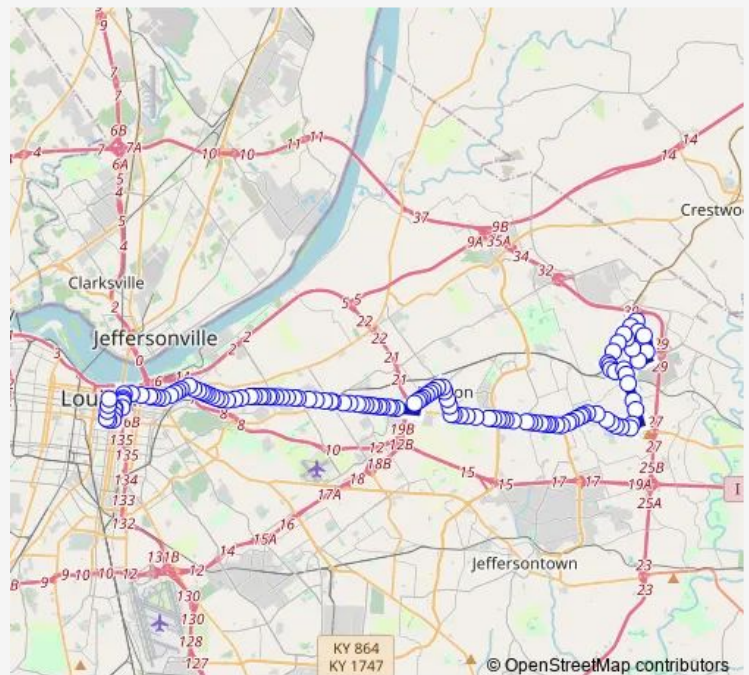

Lagrange @ Lilly

Heafer @ Lagrange

Heafer @ Hiawatha

Heafer @ Parkfield

Heafer @ Hines Court

Heafer @ English Station

Old Henry @ English Station

English Station @ Old Henry

English Station @ Aiken

English Station @ Welker

Middletown Station @ Target

Route schedule

Obannon Station @ Eastpoint — S 5th @ W Jefferson

Monday 06:59-22:37

Tuesday 06:59-22:37

Wednesday 06:59-22:37

Thursday 06:59-22:37

Friday 06:59-22:37

Saturday 07:18-22:37

Sunday 08:16-18:57

Route info

Direction: Obannon Station @ Eastpoint

Stops: 129

Trip Duration: 1 hour 28 min

31 — Shelbyville Road

Meridian Hills @ Shelbyville

Shelbyville @ Aiken

Shelbyville @ Eastgate Center

Shelbyville @ Vale

Shelbyville @ Juneau

Shelbyville @ Evergreen

Shelbyville @ Kratz