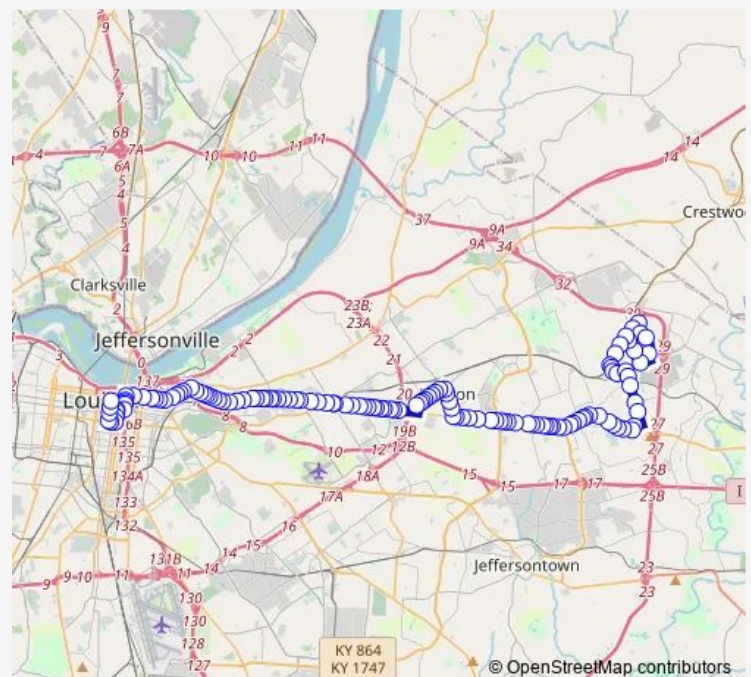

Heafer @ Hiawatha

Heafer @ Parkfield

Heafer @ Hines Court

Heafer @ English Station

Old Henry @ English Station

English Station @ Old Henry

English Station @ Aiken

English Station @ Welker

Middletown Station @ Target

### Route schedule

Obannon Station @ Eastpoint — S 5th @ W Jefferson

Monday 06:59-22:37

Tuesday 06:59-22:37

Wednesday 06:59-22:37

Thursday 06:59-22:37

Friday 06:59-22:37

Saturday 07:18-22:37

### Route info

Direction: Obannon Station @ Eastpoint

Stops: 129

Trip Duration: 1 hour 24 min

31 — Shelbyville Road

Meridian Hills @ Shelbyville

Shelbyville @ Aiken

Shelbyville @ Eastgate Center