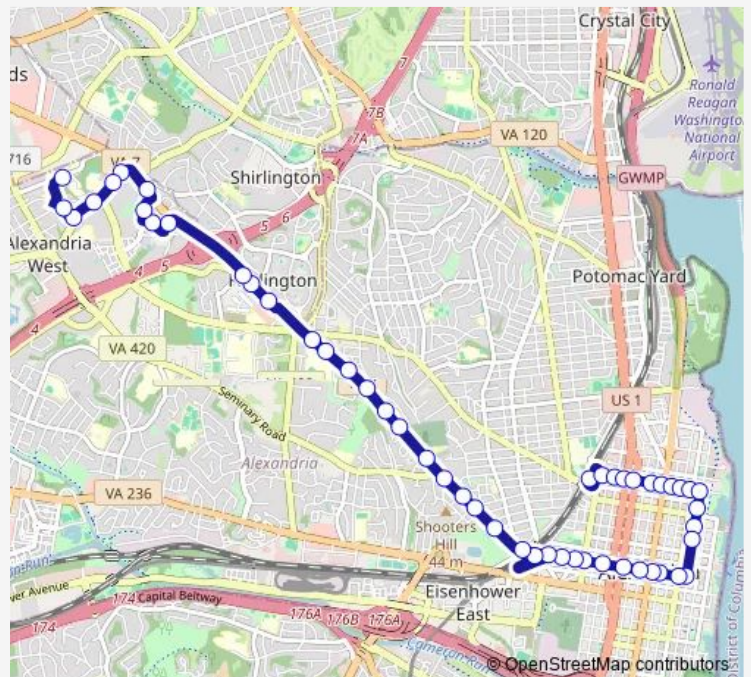

Ford Ave + Park Center Dr

Park Center Dr + King St

King St EB + Menokin Dr

King St + N Dearing St

Bradlee Shopping Center Eb

King St + Marlee Wy

King St + Radford St

Alexandria City High School

King St + Quincy St

King St + Scroggins Rd

King St + Tuckahoe Ln

King St + Albany Ave

Route schedule

Nvcc Alexandria - Bisdorf Bldg — Braddock Rd Metro Station - Bay D

Monday	04:57-00:18 ⁺¹
Tuesday	04:57-00:18 ⁺¹
Wednesday	04:57-00:18 ⁺¹
Thursday	04:57-00:18 ⁺¹
Friday	04:57-00:18 ⁺¹
Saturday	05:43-00:38 ⁺¹
Sunday	05:43-23:08

Route info

Direction: Nvcc Alexandria - Bisdorf Bldg

Stops: 48

Trip Duration: 0 hour 37 min

31 — Nvcc - King St - King St Metro - Old Town Circulator - Braddock Metro

King St + Melrose St

King St + West View Ter

Direction: Braddock Rd Metro Station - Bay D

Stops: 50

Trip Duration: 0 hour 46 min

King St Metro - Bay A

King St + Sunset Dr (Amtrak/Vre)

King St + W Rosemont Av

King St + Walnut St

King St + Highland Pl