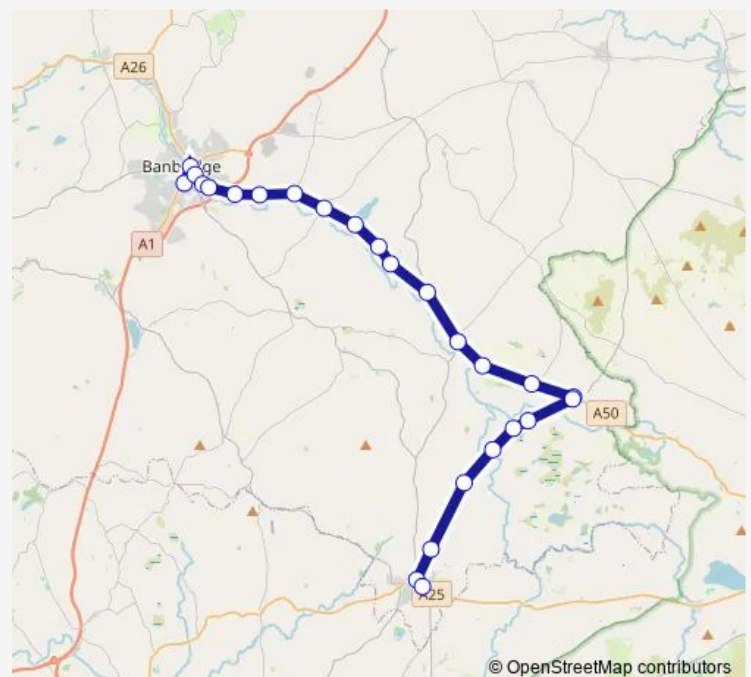

High Road

Youngscorner

Post Office

Route schedule

Banbridge Bus Station — Rathfriland Bus Depot

Monday 07:45-17:25

Tuesday 07:45-17:25

Wednesday 07:45-17:25

Thursday 07:45-17:25

Friday 07:45-17:25

Saturday —

Sunday —

Route info

Direction: Banbridge Bus Station

Stops: 25

Trip Duration: 0 hour 40 min

Dougans Corner

Ballyroney Road

3-11 Dromore Street

Rathfriland Bus Depot

Direction

Rathfriland Bus Depot — Banbridge Bus Station

23 stops

[Open route schedule](#)