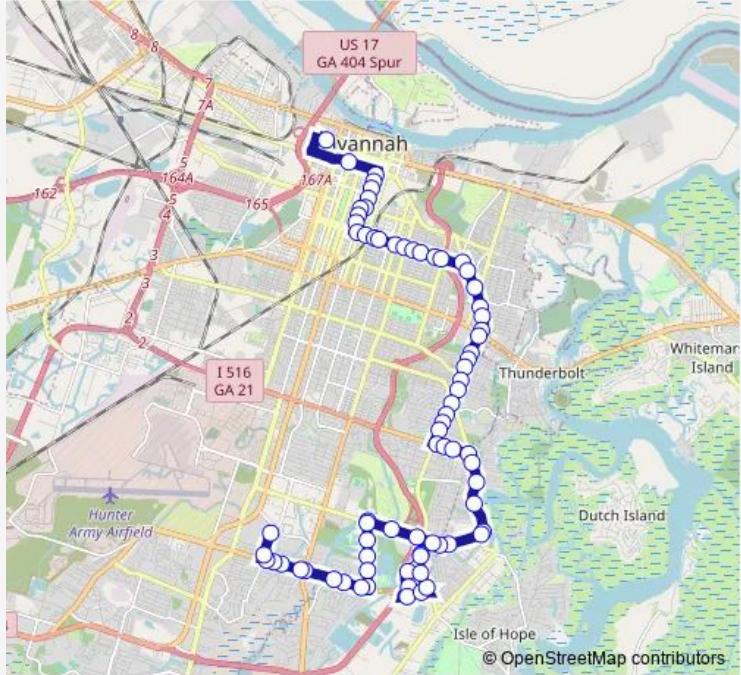

Bus 31 Skidaway/Sandfly

[Go to website](#)

Direction
 Hodgson Memorial — JMR Transit Center
 75 stops
[Open route schedule](#)

- Hodgson Memorial
- Hodgson Memorial & Mall Blvd Nb
- Hodgson Memorial & Oglethorpe Prof Nb
- Hodgson Memorial & N. OF Commercial Nb
- Eisenhower & Commercial Eb
- Eisenhower & Noble Oaks Eb
- Eisenhower & 401 Eisenhower Eb
- Eisenhower & Waters Eb
- Eisenhower & TAG Office Eb
- Eisenhower & Seawright Eb
- Eisenhower & 1501 Eisenhower Eb
- Eisenhower & Sallie Mood 2 Eb
- Eisenhower & GA Regional Eb
- Eisenhower & Truman Eb
- Skidaway & Eisenberg Sb
- Scott & Memorial Stadium Wb
- Scott & Varnedoe Wb
- Varnedoe & Montgomery Cross Sb
- Walmart ON Montgomery Cross
- Montgomery Cross & Billings Eb
- Skidaway & Montgomery Cross Nb

Route schedule
 Hodgson Memorial — JMR Transit Center

Monday	07:25-20:55
Tuesday	07:25-20:55
Wednesday	07:25-20:55
Thursday	07:25-20:55
Friday	07:25-20:55
Saturday	07:25-20:55
Sunday	09:26-18:56

Route info
 Direction: Hodgson Memorial
 Stops: 75
 Trip Duration: 0 hour 42 min

Thursday 06:30-20:00

Friday 06:30-20:00

Saturday 06:30-20:00

Sunday 08:30-18:00

Route info

Direction: JMR Transit Center

Stops: 75

Trip Duration: 0 hour 55 min

Hodgson Memorial & Fairmont Nb

Hodgson Memorial

31 Bus time schedules and route maps are available in an offline PDF at busmaps.com. Use the busmaps.com website to see live bus times, train schedule or subway schedule, and step-by-step directions for all public transit in Savannah