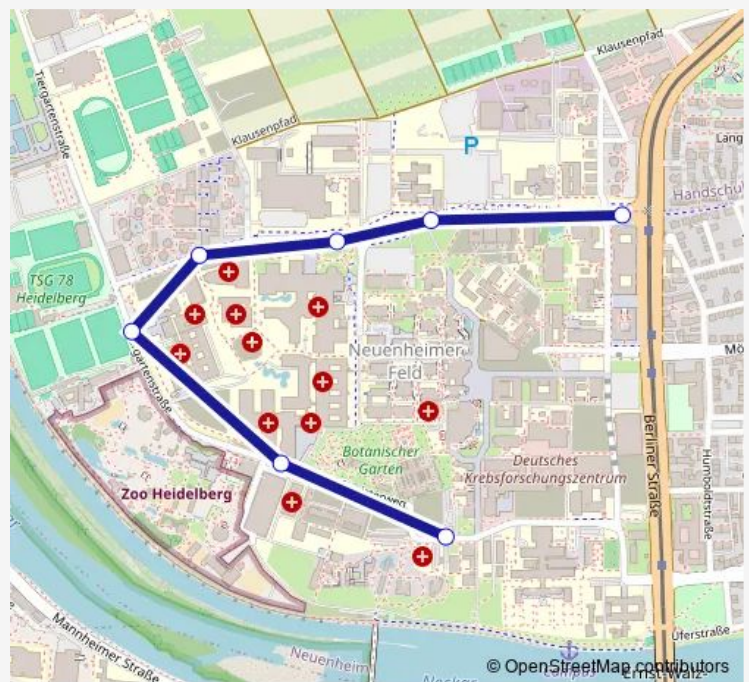

Bus 31 HD Uniklinikum - Neuenheim - Bismarckplatz - Universitätsplatz

[Go to website](#)

Direction

Campus Im Neuenheimer Feld — Technologiepark

7 stops

[Open route schedule](#)

Campus Im Neuenheimer Feld

Med.Kl./Chirurgie/Zoo

Jugendherberge

Studentenwohnheim

Kopfclinik

Pädagogische Hochschule

Technologiepark

Route schedule

Campus Im Neuenheimer Feld — Technologiepark

Monday	05:41-20:31
Tuesday	05:41-20:31
Wednesday	05:41-20:31
Thursday	05:41-20:31
Friday	05:41-20:31
Saturday	21:06
Sunday	20:43

Route info

Direction: Campus Im Neuenheimer Feld

Stops: 7

Trip Duration: 0 hour 10 min

31 Bus time schedules and route maps are available in an offline PDF at busmaps.com. Use the busmaps.com website to see live bus times, train schedule or subway schedule, and step-by-step directions for all public transit in Heidelberg

The schedule is provided in the local timezone. Times with "(+1)" indicate departures on the next day.

PDF file created on 2025-01-16

2024 BusMaps.com - All Rights Reserved