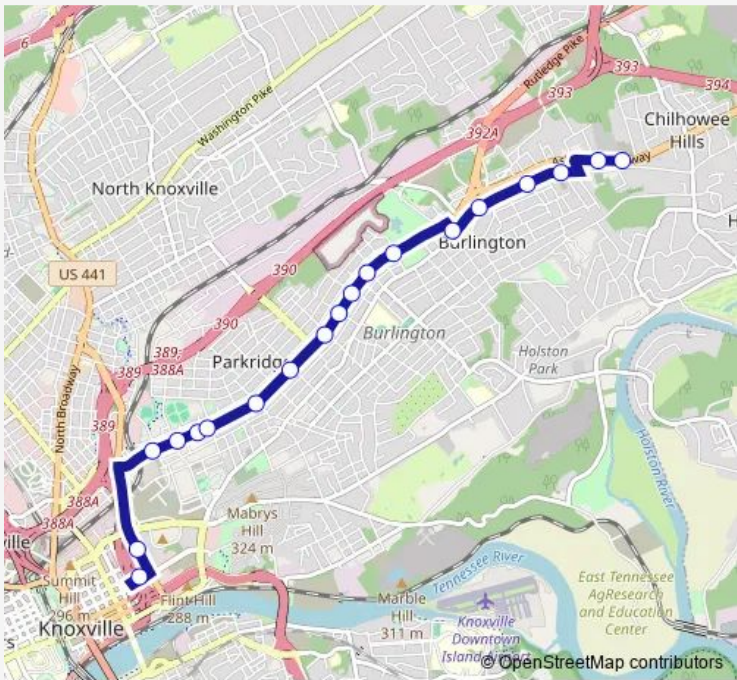

Bus 31 31 Magnolia Avenue

[Go to website](#)

Direction
 Asheville Hwy EB before Holston Dr — Knoxville Station Bay C
 18 stops
[Open route schedule](#)

- Asheville Hwy EB before Holston Dr
- Holston Dr WB after Holston Court
- Holston Dr WB and Meadow View
- Holston Dr WB and Park St
- Holston Dr WB across Dickson St
- Kirkwood St. Superstop
- Magnolia Ave WB and Beaman St
- Magnolia Ave WB and Castle St
- Magnolia Ave WB and Beal Bourne St
- Magnolia Ave WB and Hembree St
- Magnolia Ave WB and Harrison St
- Magnolia Ave WB and Chestnut St
- Magnolia Ave WB and Olive St
- Magnolia Ave WB and Austin St
- Magnolia Ave WB and Winona St
- Magnolia Ave WB and Jessamine St
- Hall of Fame Dr SB Mid-Block before Church Ave
- Knoxville Station Bay C

Route schedule
 Asheville Hwy EB before Holston Dr — Knoxville Station Bay C

Monday	18:27
Tuesday	18:27
Wednesday	18:27
Thursday	18:27
Friday	18:27
Saturday	06:42-22:42
Sunday	08:42-19:42

Route info
 Direction: Asheville Hwy EB before Holston Dr
 Stops: 18
 Trip Duration: 0 hour 28 min

Direction

Asheville Hwy EB before Holston Dr — Knoxville Station Bay P

18 stops

[Open route schedule](#)

Asheville Hwy EB before Holston Dr

Holston Dr WB after Holston Court

Holston Dr WB and Meadow View

Holston Dr WB and Park St

Thursday 06:27-23:42

Friday 06:27-23:42

Saturday 22:12-23:42

Sunday 09:12-20:42

Route info

Direction: Asheville Hwy EB before Holston Dr

Stops: 18

Trip Duration: 0 hour 28 min