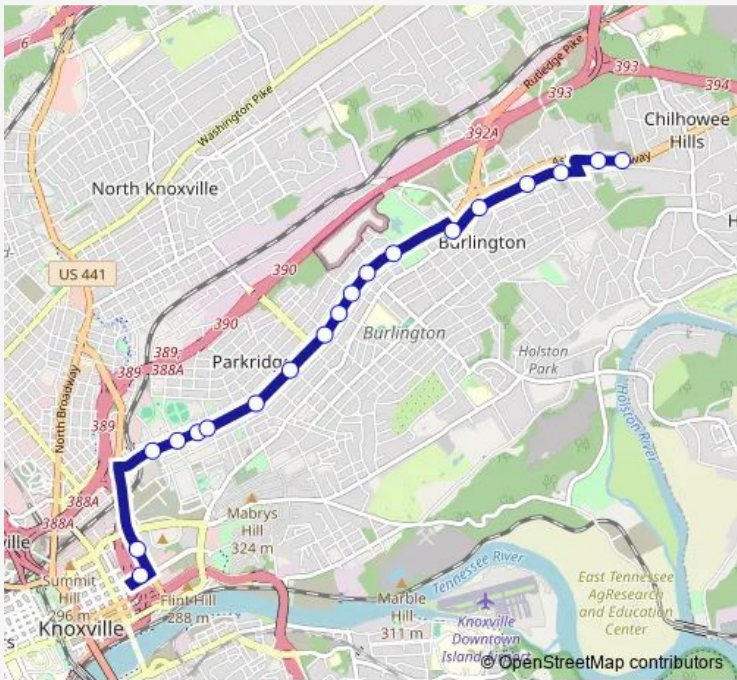

**Bus 31 31 Magnolia Avenue**

[Go to website](#)

**Direction**  
 Knoxville Station Bay F — Asheville Hwy EB before Holston Dr  
 19 stops  
[Open route schedule](#)

- Knoxville Station Bay F
- Hall of Fame Dr NB Mid-Block before Summitt Hill Dr
- Magnolia Ave EB and Jessamine St
- Magnolia Ave EB and Winona St
- Magnolia Ave EB and Pellissippi State
- Magnolia Ave EB and Bertrand St
- Magnolia Ave EB and Olive St
- Magnolia Ave EB and Chestnut St
- Magnolia Ave EB and Harrison St
- Magnolia Ave EB and Hembree St
- Magnolia Ave EB and Beal Bourne St
- Magnolia Ave EB and Castle St
- Magnolia Ave EB and Beaman St
- Kirkwood St. Superstop
- MLK Ave EB and Speedway Cir
- Holston Dr EB and Dallas St
- Holston Dr EB and Meadow View
- Asheville Hwy EB and Macedonia Ln
- Asheville Hwy EB before Holston Dr

**Route schedule**  
 Knoxville Station Bay F — Asheville Hwy EB before Holston Dr

Monday	06:15-23:15
Tuesday	06:15-23:15
Wednesday	06:15-23:15
Thursday	06:15-23:15
Friday	06:15-23:15
Saturday	07:15-23:15
Sunday	08:15-20:15

**Route info**  
 Direction: Knoxville Station Bay F  
 Stops: 19  
 Trip Duration: 0 hour 27 min

**Direction**

Asheville Hwy EB before Holston Dr — Knoxville Station Bay P

18 stops

[Open route schedule](#)

Asheville Hwy EB before Holston Dr

Holston Dr WB after Holston Court

Holston Dr WB and Meadow View

Holston Dr WB and Park St

Holston Dr WB across Dickson St

Kirkwood St. Superstop

Magnolia Ave WB and Beaman St