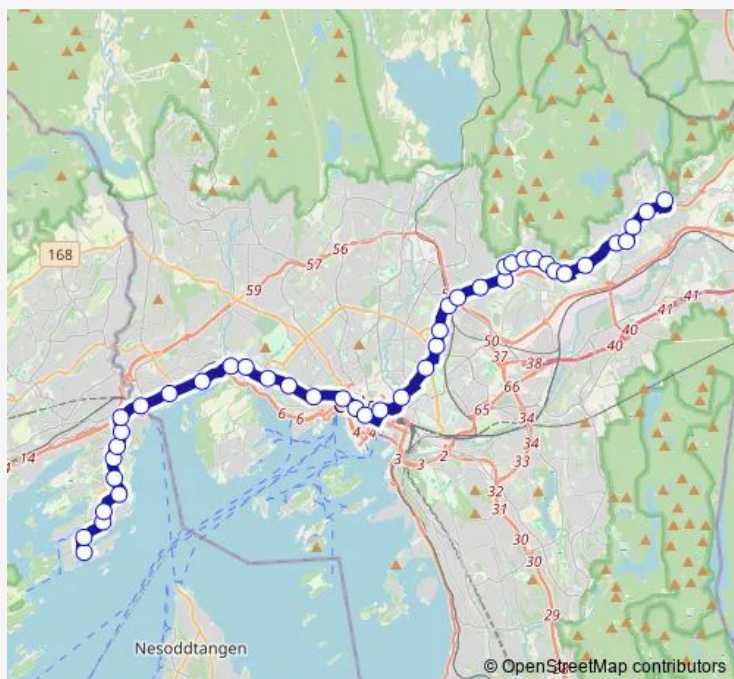

Carl Berners plass

Sars' gate

Hausmanns bru

Route schedule

Grorud T — Fornebu vest

Monday 00:45-23:55

Tuesday 00:45-23:55

Wednesday 00:45-23:55

Thursday 00:45-23:55

Friday 00:45-23:55

Saturday 03:45-23:55

Sunday 03:45-23:55

Route info

Direction: Grorud T

Stops: 38

Trip Duration: 1 hour 2 min