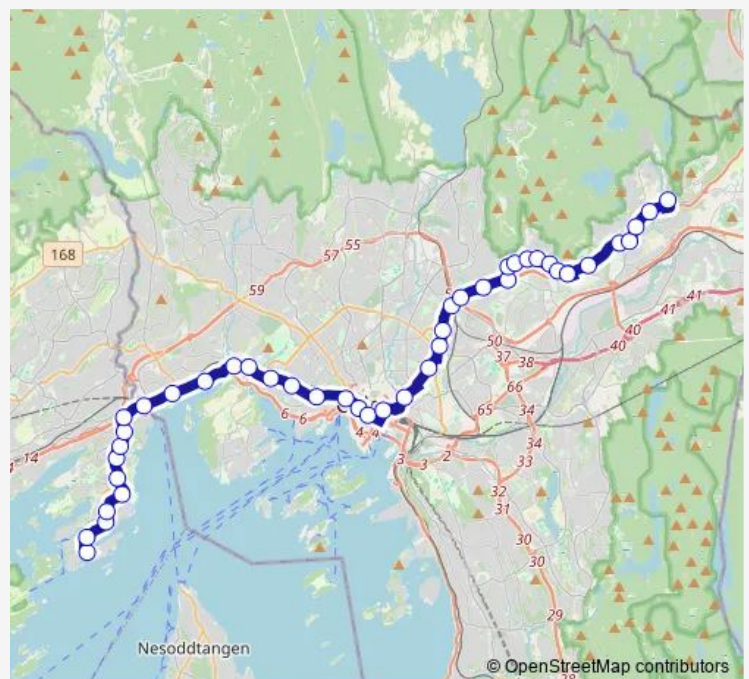

Hausmanns bru

### Route schedule

Grorud T — Fornebu vest

Monday 00:45-23:55

Tuesday 00:45-23:55

Wednesday 00:45-23:55

Thursday 00:45-23:55

Friday 00:45-23:55

Saturday 03:45-23:55

### Route info

Direction: Grorud T

Stops: 38

Trip Duration: 1 hour 5 min

31 — Snarøya - Fornebu - Tonsenhagen - Grorud

Jernbanetorget

Kvadraturen

Wessels plass