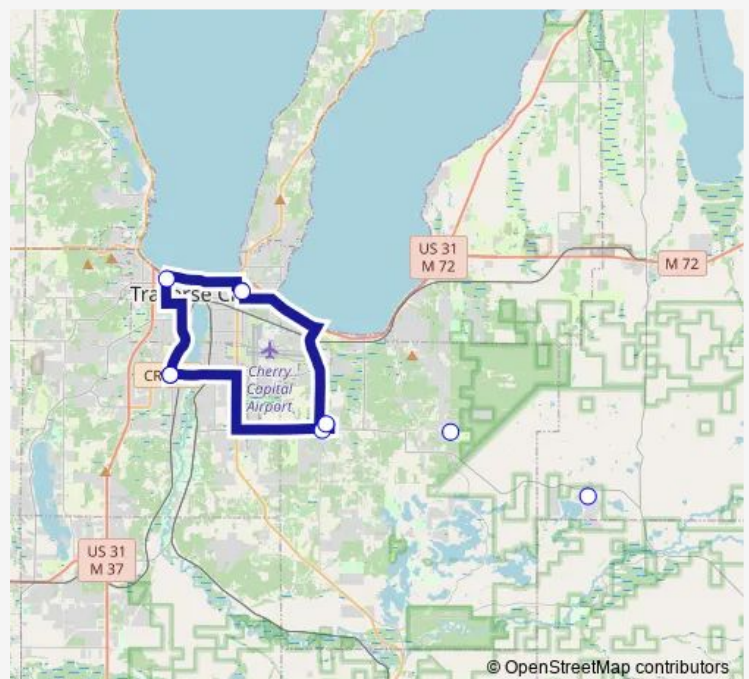

Woodland School

Oleson's @ Three Mile

Grand Traverse Academy

GT County Civic Center

Downtown Hall St Transfer Station

Cass Rd Transfer Station

Route schedule

Cass Rd Transfer Station — Cass Rd Transfer Station

Monday 14:25

Tuesday 14:25

Wednesday 14:25

Thursday 14:25

Friday 14:25

Saturday —

Sunday —

Route info

Direction: Cass Rd Transfer Station

Stops: 8

Trip Duration: 2 hour 20 min

Direction

Cass Rd Transfer Station — Cass Rd Transfer Station

8 stops

[Open route schedule](#)

Cass Rd Transfer Station

Downtown Hall St Transfer Station

GT County Civic Center

Grand Traverse Academy

Oleson's @ Three Mile

Woodland School

Timber Ridge

Cass Rd Transfer Station

Route schedule