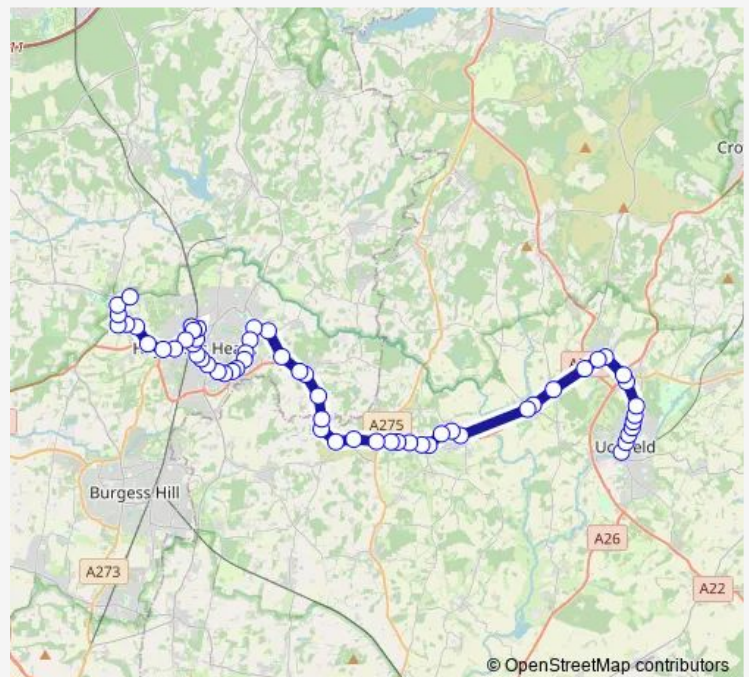

Thursday 05:56-17:50

Friday 05:56-17:50

Saturday 07:27-17:40

Sunday —

Route info

Direction: Bus Station

Stops: 60

Trip Duration: 0 hour 55 min