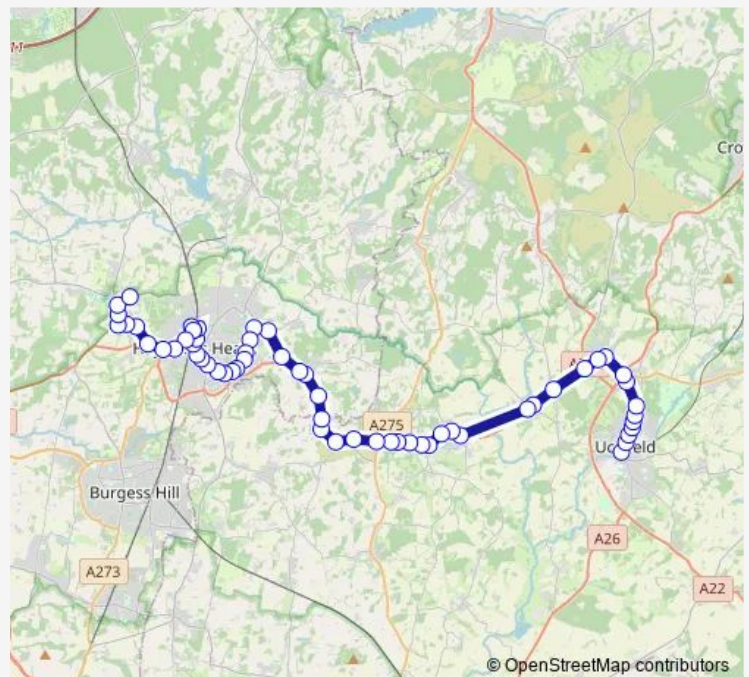

Lower Station Road

### Route schedule

Bus Station — Longacre Crescent

Monday 05:56-17:50

Tuesday 05:56-17:50

Wednesday 05:56-17:50

Thursday 05:56-17:50

Friday 05:56-17:50

Saturday 07:27-17:40

### Route info

Direction: Bus Station

Stops: 60

Trip Duration: 0 hour 55 min

■ 31 — Uckfield - Haywards Heath - Cuckfield

Hazeldene Lane

Warren Cottages

The Kings Head