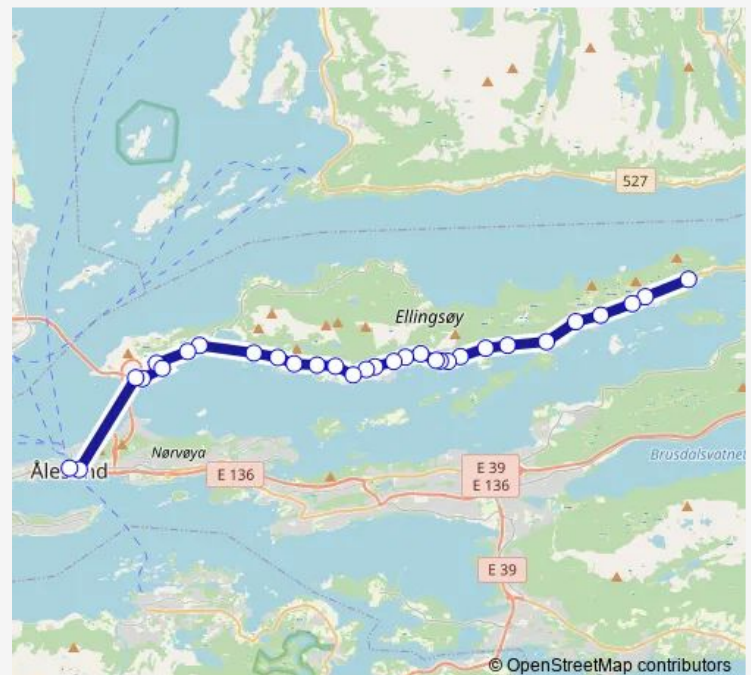

Thursday 06:55-22:35

Friday 06:55-22:35

Saturday 08:30-22:30

Sunday 13:30-22:30

Route info

Direction: Roth

Stops: 31

Trip Duration: 0 hour 45 min

■ 31 — Ålesund - Ellingsøya

Grytebust aust

Grytebust

Hoff øst

Hoff

Ellingsøy ungdomsskole

Hoff vest

Kvervesenteret