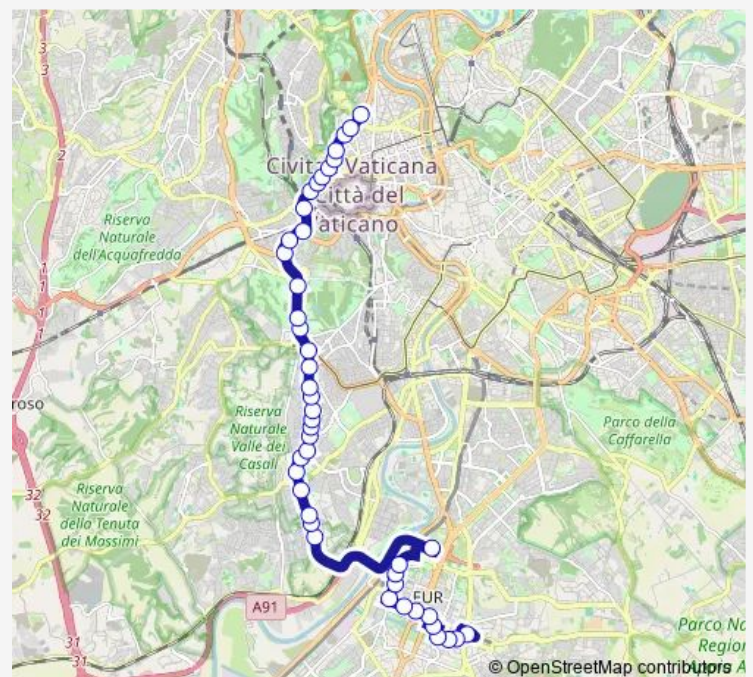

### Route schedule

Laurentina (Mb) — CLODIO

Monday 05:30-24:00

Tuesday 05:30-24:00

Wednesday 05:30-24:00

Thursday 05:30-24:00

Friday 05:30-24:00

Saturday 05:30-24:00

### Route info

Direction: Laurentina (Mb)

Stops: 44

Trip Duration: 1 hour 16 min

Colli Portuensi/Gandiglio

Colli Portuensi/Fermi C.

Colli Portuensi/Alessandri R.

Colli Portuensi/Crivelli A.

## Route info

Direction: CLODIO

Stops: 47

Trip Duration: 0 hour 44 min

Colli Portuensi/Morelli E.

Newton/Colli Portuensi

Newton/Ussani

Newton/Corti L.