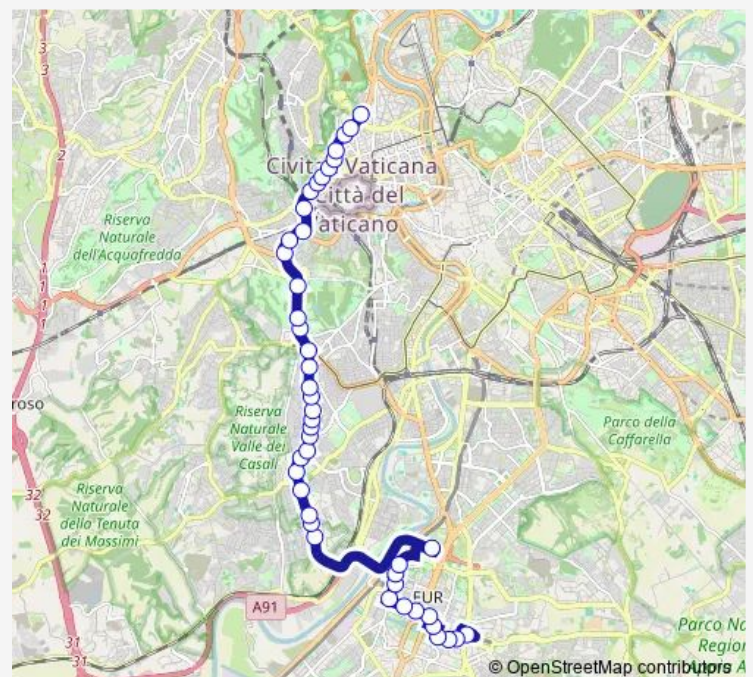

### Route schedule

Clodio — Laurentina (Mb)

Monday 04:50-24:00

Tuesday 04:50-24:00

Wednesday 04:50-24:00

Thursday 04:50-24:00

Friday 04:50-24:00

Saturday 04:50-24:00

### Route info

Direction: Clodio

Stops: 47

Trip Duration: 1 hour 3 min

■ 31

BusMaps

Colli Portuensi/Crivelli A.

Colli Portuensi/Alessandri R.