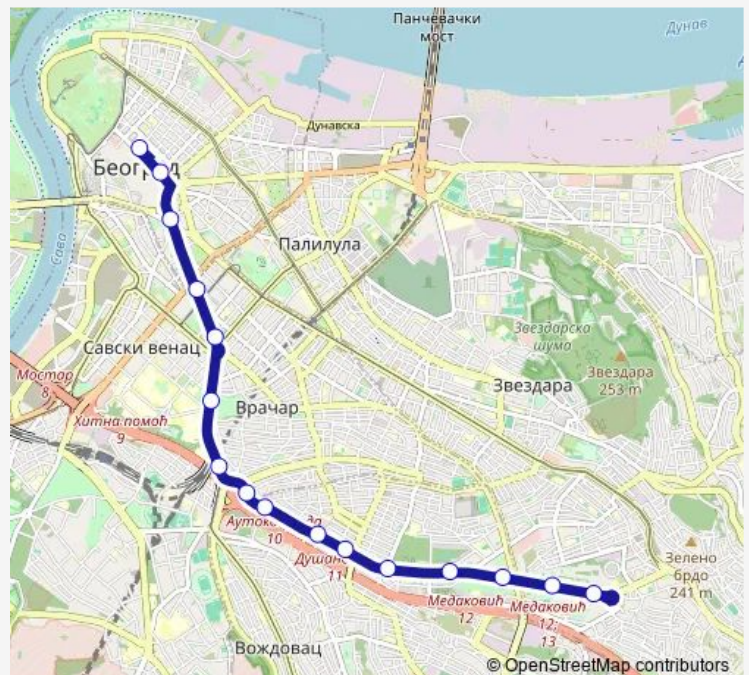

Karađorđev Park

Trg Slavija

Rk Beograđanka

Terazije

Trg Republike

Studentski Trg

Route schedule

Konjarnik — Studentski Trg

Monday 04:05-24:00

Tuesday 04:05-24:00

Wednesday 04:05-24:00

Thursday 04:05-24:00

Friday 04:05-24:00

Saturday 04:05-24:00

Sunday 04:05-24:00

Route info

Direction: Konjarnik

Stops: 16

Trip Duration: 0 hour 30 min

31 — Studentski Trg - Konjarnik

Direction

Studentski Trg — Konjarnik

15 stops

[Open route schedule](#)