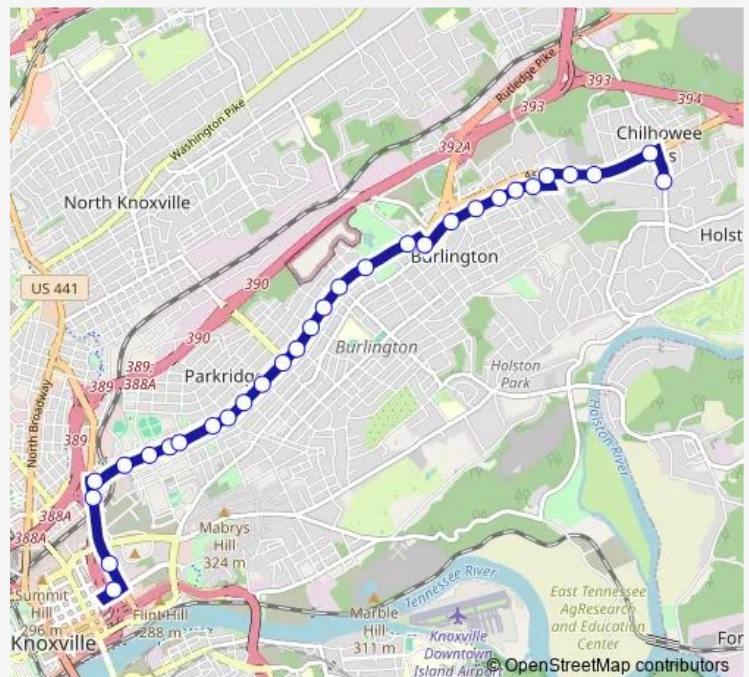

Magnolia Ave EB @ Beaman St

Magnolia Ave EB @ Lakeside St

Kirkwood St. Superstop

MLK EB @ Speedway Cir

Route schedule

Knoxville Station Bay F — Chilhowee at Holston

Monday 05:38-23:15

Tuesday 05:38-23:15

Wednesday 05:38-23:15

Thursday 05:38-23:15

Friday 05:38-23:15

Saturday 06:38-23:15

Sunday 08:15-20:15

Route info

Direction: Knoxville Station Bay F

Stops: 30

Trip Duration: 0 hour 28 min

31 — 31 Magnolia Avenue

Holston Dr EB @ Theotis Robinson St

Holston EB @ Dallas St

Holston Dr EB @ Ault Rd

Holston Dr EB @ Meadow View

Burns at Asheville Hwy

Asheville Hwy EB @ Macadonia

Holton Dr EB Past Grata Rd

Asheville Hwy EB @ Chilhowee Rd

Chilhowee at Holston

Direction

Chilhowee at Holston — Knoxville Station Hall of Fame

26 stops

[Open route schedule](#)

Chilhowee at Holston