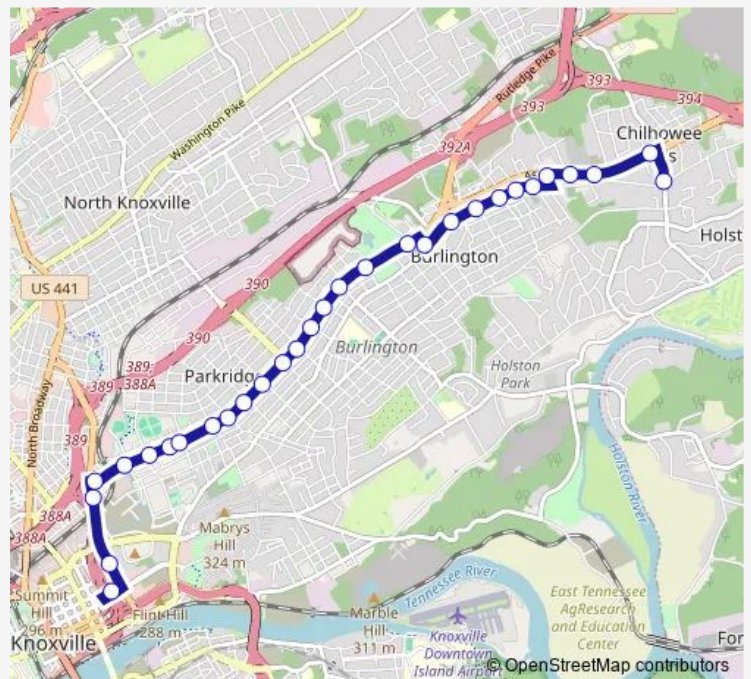

**Bus 31 31 Magnolia Avenue**

[Go to website](#)

**Direction**  
 Knoxville Station Bay F — Chilhowee at Holston  
 30 stops  
[Open route schedule](#)

- Knoxville Station Bay F
- Hall of Fame Dr NB Mid-Block before Summitt Hill
- Hall of Fame NB @ Old Magnolia Ave
- Magnolia Ave EB @ Randolph St
- Magnolia EB at Jessamine
- Magnolia Ave EB @ Winona St
- Magnolia Ave EB @ Pellissippi State
- Magnolia Ave EB @ Bertrand St
- Magnolia EB @ Kyle Street
- Magnolia Av EB @ Olive St
- Magnolia Ave EB @ Spruce St
- Magnolia at Chestnut
- Magnolia Ave EB @ Cherry St
- Magnolia Ave EB @ Harrison St
- Magnolia Ave EB @ Hembree St
- Magnolia Ave EB @ Beal Boure St
- Magnolia Ave EB @ Castle St
- Magnolia Ave EB @ Beaman St
- Magnolia Ave EB @ Lakeside St
- Kirkwood St. Superstop
- MLK EB @ Speedway Cir

**Route schedule**

Knoxville Station Bay F — Chilhowee at Holston

Monday	05:38-23:15
Tuesday	05:38-23:15
Wednesday	05:38-23:15
Thursday	05:38-23:15
Friday	05:38-23:15
Saturday	06:38-23:15
Sunday	08:15-20:15

**Route info**

Direction: Knoxville Station Bay F  
 Stops: 30  
 Trip Duration: 0 hour 28 min

31 — 31 Magnolia Avenue

Holston Dr EB @ Theotis Robinson St

Holston EB @ Dallas St

Holston Dr EB @ Ault Rd

Holston Dr EB @ Meadow View

## Route info

Direction: Chilhowee at Holston

Stops: 26

Trip Duration: 0 hour 27 min

31 Bus time schedules and route maps are available in an offline PDF at [busmaps.com](https://busmaps.com). Use the [busmaps.com](https://busmaps.com) website to see live bus times, train schedule or subway schedule, and step-by-step directions for all public transit in Knoxville