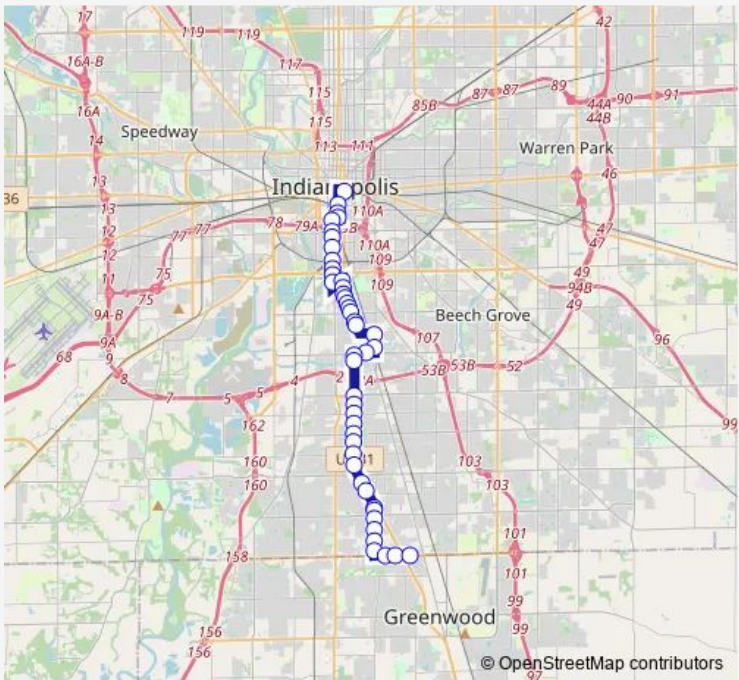

**Bus 31 U S 31**

[Go to website](#)

**Direction**  
 County Line Rd at Greenwood Park Mall — CTC-Q  
 49 stops  
[Open route schedule](#)

- County Line Rd at Greenwood Park Mall
- Greenwood Park Mall
- County Line Rd & Westminster Dr
- County Line Rd at Community Hospital Sou
- County Line Rd & Shelby St
- Shelby St & Private Dr
- Shelby St & Stop 12 Rd
- Shelby St & Lismore Ln
- Shelby St & Front Royal Dr
- Shelby St & Stop 11 Rd
- Shelby St - 7901 S
- US 31 & Shelby St
- US 31 & Hickory Ln
- US 31 - 7119 S
- US 31 & Southport Rd
- US 31 - 6789 S
- US 31 & Banta Rd
- US 31 & Edgewood Ave
- US 31 & Gilbert Ave
- US 31 & Epler Ave
- US 31 & Powell St

**Route schedule**  
 County Line Rd at Greenwood Park Mall — CTC-Q

Monday	05:26-20:47
Tuesday	05:26-20:47
Wednesday	05:26-20:47
Thursday	05:26-20:47
Friday	05:26-20:47
Saturday	19:35
Sunday	19:36

**Route info**  
 Direction: County Line Rd at Greenwood Park Mall  
 Stops: 49  
 Trip Duration: 0 hour 42 min

US 31 & Thompson Rd

East St & Mills Ave

East St & Hanna Ave

Hanna Ave & Madison Ave

Shelby St & Campus Dr

Shelby St & Edgecombe Ave

Madison Ave & Sumner Ave

Madison Ave & Murry St

Madison Ave & Perry Ave

Madison Ave & Troy Ave

Madison Ave & Berwyn St

Madison Ave & Yoke St

Madison Ave & Nelson Ave

Madison Ave & Southern Ave

Madison Ave & Hoefgen St

Madison Ave & Mason St