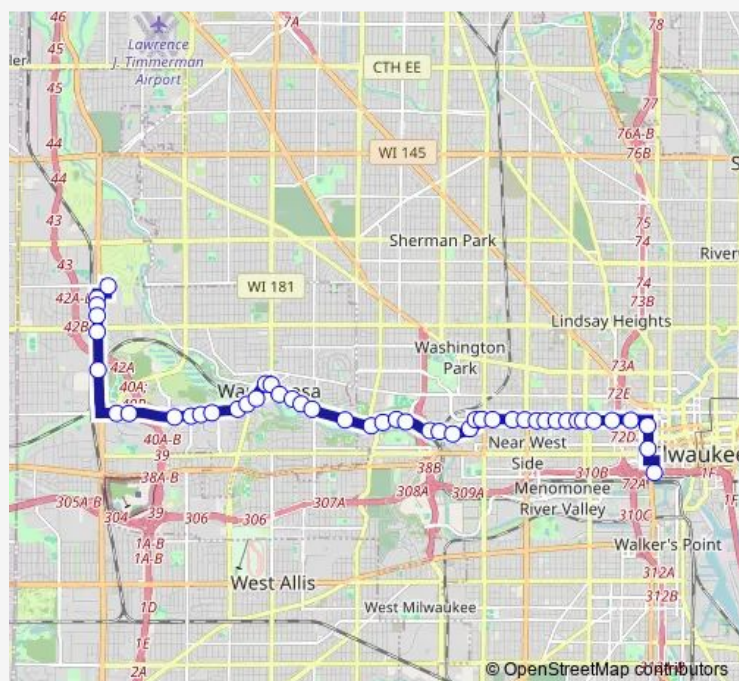

Thursday 04:47-22:36

Friday 04:47-22:36

Saturday 05:41-22:34

Sunday 06:06-22:07

Route info

Direction: N5 & Clybourn

Stops: 46

Trip Duration: 0 hour 36 min

■ 31 — State - Highland

State & N50

State & N52

State & N54

State & Hawley

State & N62

State & N66

State & N68

State & N70

State & N72

State & N74

Wauwatosa & Harwood

Harmonee & Underwood (Farside)

Harmonee & Harwood

Harwood & Glenview

Harwood & Chestnut

Route info

Direction: Mayfair Layover

Stops: 47

Trip Duration: 0 hour 37 min

State & N50

State & 4420

State & 4401

State & N41