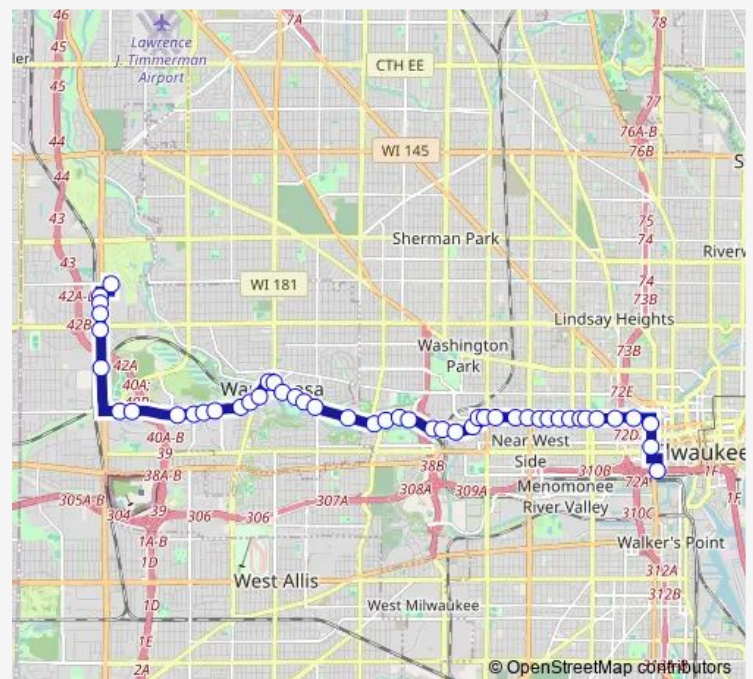

State & N46

### Route schedule

N5 & Clybourn — Mayfair Layover

Monday 04:47-22:36

Tuesday 04:47-22:36

Wednesday 04:47-22:36

Thursday 04:47-22:36

Friday 04:47-22:36

Saturday 05:41-22:34

### Route info

Direction: N5 & Clybourn

Stops: 46

Trip Duration: 0 hour 33 min

■ 31 — State - Highland

State & N50

State & N52

State & N54

## Route info

Direction: Mayfair Layover

Stops: 47

Trip Duration: 0 hour 34 min

State & N50

State & 4420

State & 4401

State & N41